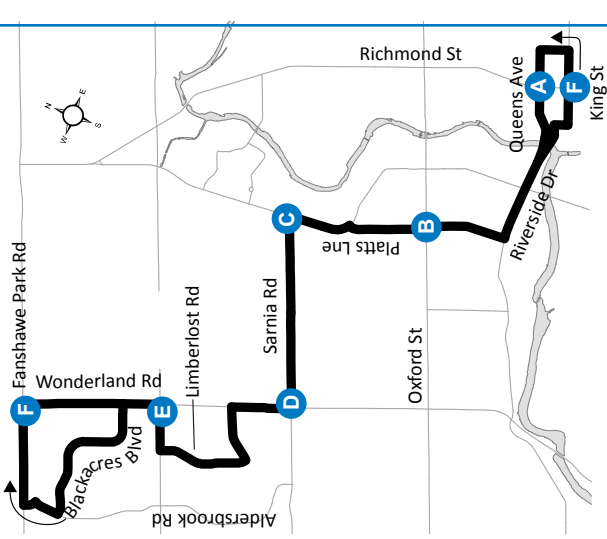

9 DOWNTOWN - WHITEHILLS

Map Legend

A Timepoint → Route Direction 🏫 College/ University

Effective: September 1st, 2019

519-451-1347
www.londontransit.ca

ROUTE 9 - MONDAY - FRIDAY

NORTHBOUND

SOUTHBOUND