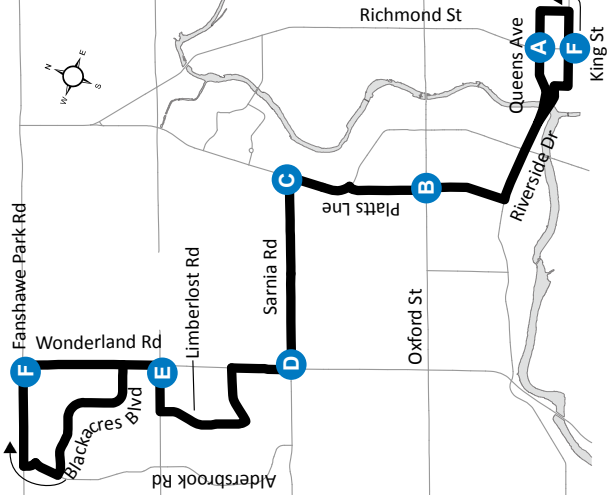

# 9 DOWNTOWN - WHITEHILLS

**Map Legend**

**Effective: September 1st, 2019**

**A** Timepoint      → Route Direction      🏢 College/ University

519-451-1347  
www.londontransit.ca

## ROUTE 9 - MONDAY - FRIDAY

### NORTHBOUND