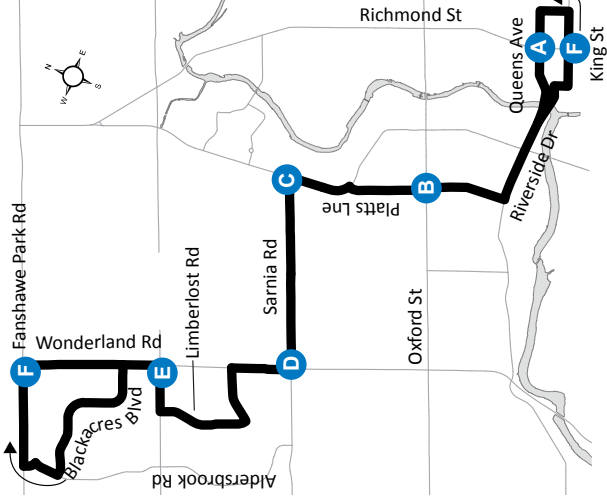

# 9 DOWNTOWN - WHITEHILLS

**Map Legend**

**Effective: September 1st, 2019**

**A** Timepoint → Route Direction College/ University

519-451-1347  
www.londontransit.ca

## ROUTE 9 - MONDAY - FRIDAY

### NORTHBOUND