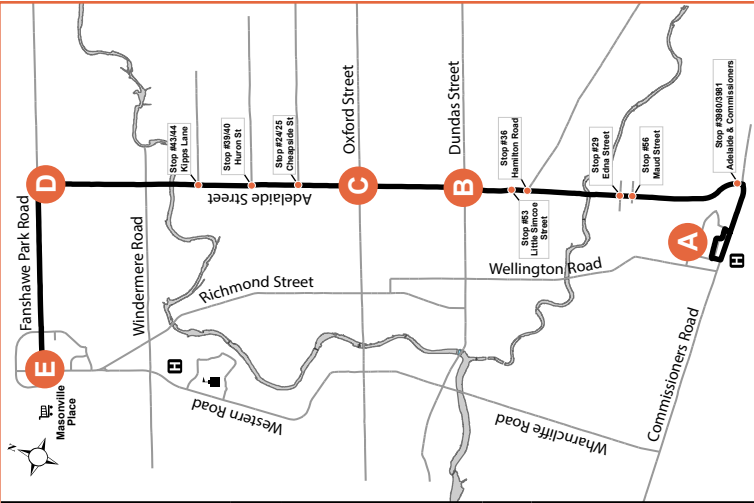

**EXPRESS**  
**MASONVILLE MALL -**  
**VICTORIA HOSPITAL**

**92**

**Map Legend**

**Effective: September 1st, 2019**

	Timepoint		Shopping Centre		College/ University
	Stop Location		Hospital		Route Direction

**519-451-1347**  
[www.londontransit.ca](http://www.londontransit.ca)

**london**  
**transit**

**SERVICE NOTES:**

Route 92 is a limited stop, express route; we are unable to accommodate courtesy stops.

Route 92 operates peak period weekdays only, excluding holidays.

## ROUTE 92 - MONDAY-FRIDAY

NORTHBOUND					SOUTHBOUND				
Victoria Hospital Zone A	Dundas & Adelaide	Oxford & Adelaide	Fanshawe & Adelaide	Masonville Mall	Masonville Mall	Adelaide & Fanshawe	Oxford & Adelaide	Dundas & Adelaide	Victoria Hospital Zone A
A	B	C	D	E	E	D	C	B	A
LVS				ARR	LVS				ARR
-	-	-	-	-	7:00	7:05	7:15	7:19	7:29
-	-	-	-	-	7:22	7:27	7:37	7:41	7:51
7:13	7:24	7:27	7:35	7:39	7:44	7:49	7:59	8:03	8:13
7:35	7:46	7:49	7:57	8:01	8:06	8:11	8:21	8:25	8:35
7:57	8:08	8:11	8:19	8:23	8:28	8:33	8:43	8:47	8:57
8:19	8:30	8:33	8:41	8:45	8:50	8:55	9:05	9:09	9:19
8:41	8:52	8:55	9:03	9:07	9:12	9:17	9:25	9:29	9:38
9:03	9:14	9:17	9:25	9:29	NO SERVICE UNTIL				
NO SERVICE UNTIL					1:00	1:05	1:13	1:17	1:26
1:02	1:12	1:15	1:24	1:28	1:32	1:37	1:45	1:49	1:58
1:34	1:44	1:47	1:56	2:00	2:04	2:09	2:18	2:22	2:32
-	-	-	-	-	2:29	2:34	2:43	2:47	2:57
2:06	2:17	2:20	2:30	2:34	2:49	2:54	3:03	3:07	3:17
2:34	2:45	2:48	2:58	3:02	3:09	3:14	3:23	3:27	3:37
2:59	3:10	3:13	3:23	3:27	3:34	3:39	3:48	3:52	4:02
3:24	3:35	3:38	3:48	3:52	3:59	4:04	4:13	4:17	4:27
3:49	4:00	4:03	4:13	4:17	4:24	4:29	4:38	4:42	4:54
4:14	4:25	4:29	4:40	4:44	4:49	4:54	5:03	5:07	5:19
4:39	4:50	4:54	5:05	5:09	5:14	5:19	5:28	5:32	5:44
5:04	5:15	5:19	5:30	5:34	5:39	5:44	5:53	5:57	6:09
5:29	5:40	5:44	5:55	5:59	6:01	6:06	6:14	6:18	6:27
5:56	6:07	6:11	6:22	6:26	6:33	6:38	6:46	6:50	6:59
6:29	6:39	6:42	6:51	6:55	7:01	7:06	7:14	7:18	7:27
7:01	7:11	7:14	7:23	7:27	To Garage				