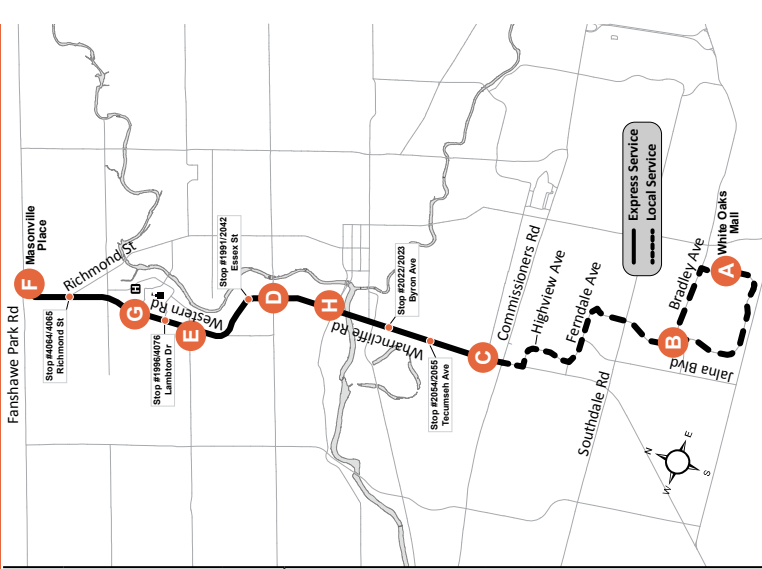

93 WHITE OAKS MALL - MASONVILLE MALL

Map Legend

A Timepoint **C** Stop Location **U** College/ University

Effective: September 1st, 2019

519-451-1347
www.londontransit.ca

ROUTE 93 - MONDAY - FRIDAY

NORTHBOUND