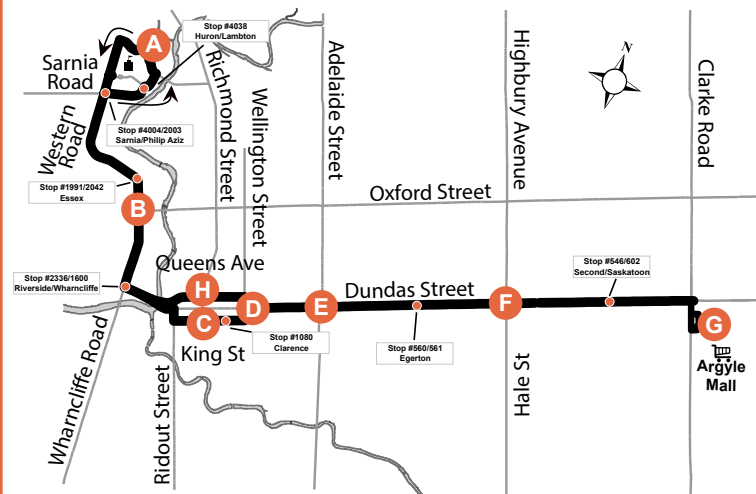

EXPRESS
NATURAL SCIENCE -
ARGYLE MALL

94

Map Legend

Effective: September 1st, 2019

	Timepoint		Shopping Centre		College/ University
	Stop Location		Hospital		Route Direction

519-451-1347
www.londontransit.ca

ROUTE 94 - MONDAY-FRIDAY

EASTBOUND

WESTBOUND

Natural Science	Wharncliffe & Oxford	King & Richmond	Dundas & Wellington	Dundas & Adelaide	Dundas & Highbury	Argyle Mall	Argyle Mall	Dundas & Highbury	Dundas & Adelaide	Dundas & Wellington	Queen & Richmond	Wharncliffe & Oxford	Natural Science
A	B	C	D	E	F	G	G	F	E	D	H	B	A
LVS						ARR	LVS						ARR
-	-	-	-	-	-	-	6:59	7:06	7:11	7:14	7:15	7:22	7:33
-	-	-	-	-	-	-	7:25	7:32	7:37	7:40	7:41	7:48	7:59
7:14	7:23	7:29	7:32	7:36	7:41	7:48	7:51	7:58	8:03	8:06	8:07	8:14	8:25
7:40	7:49	7:55	7:58	8:02	8:07	8:14	8:17	8:24	8:29	8:32	8:33	8:40	8:51
8:06	8:15	8:21	8:24	8:28	8:33	8:40	8:43	8:50	8:55	8:58	8:59	9:06	9:18
8:32	8:41	8:47	8:50	8:54	8:59	9:06	9:09	9:16	9:21	9:24	9:25	9:32	9:44
9:00	9:08	9:13	9:16	9:20	9:25	9:31	9:35	9:42	9:47	9:50	9:51	9:58	10:10

SERVICE NOTES:

Route 94 is a limited stop express route; we are unable to accommodate courtesy stops.

Route 94 operates on weekday peak periods only, excluding holidays.