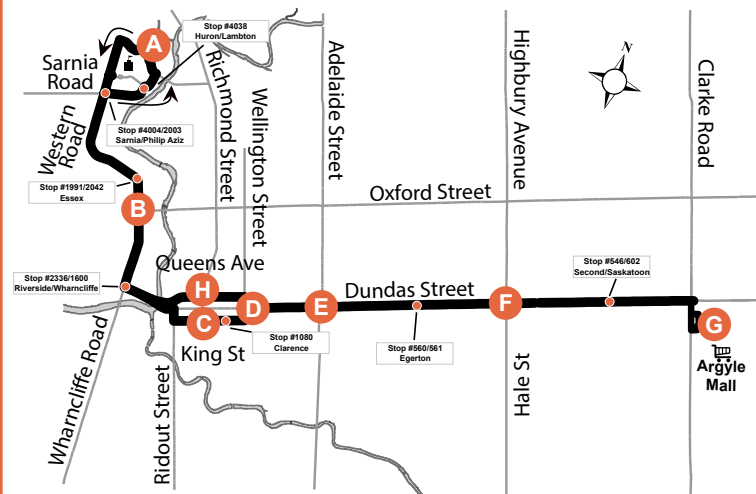

EXPRESS
NATURAL SCIENCE -
ARGYLE MALL

94

Map Legend

Effective: September 1st, 2019

	Timepoint		Shopping Centre		College/ University
	Stop Location		Hospital		Route Direction

519-451-1347
www.londontransit.ca

ROUTE 94 - MONDAY-FRIDAY

EASTBOUND

WESTBOUND

Natural Science	Wharncliffe & Oxford	King & Richmond	Dundas & Wellington	Dundas & Adelaide	Dundas & Highbury	Argyle Mall	Argyle Mall	Dundas & Highbury	Dundas & Adelaide	Dundas & Wellington	Queen & Richmond	Wharncliffe & Oxford	Natural Science
A	B	C	D	E	F	G	G	F	E	D	H	B	A
LVS						ARR	LVS						ARR
-	-	-	-	-	-	-	6:59	7:06	7:11	7:14	7:15	7:22	7:33
-	-	-	-	-	-	-	7:25	7:32	7:37	7:40	7:41	7:48	7:59
7:14	7:23	7:29	7:32	7:36	7:41	7:48	7:51	7:58	8:03	8:06	8:07	8:14	8:25
7:40	7:49	7:55	7:58	8:02	8:07	8:14	8:17	8:24	8:29	8:32	8:33	8:40	8:51
8:06	8:15	8:21	8:24	8:28	8:33	8:40	8:43	8:50	8:55	8:58	8:59	9:06	9:18
8:32	8:41	8:47	8:50	8:54	8:59	9:06	9:09	9:16	9:21	9:24	9:25	9:32	9:44
9:00	9:08	9:13	9:16	9:20	9:25	9:31	9:35	9:42	9:47	9:50	9:51	9:58	10:10