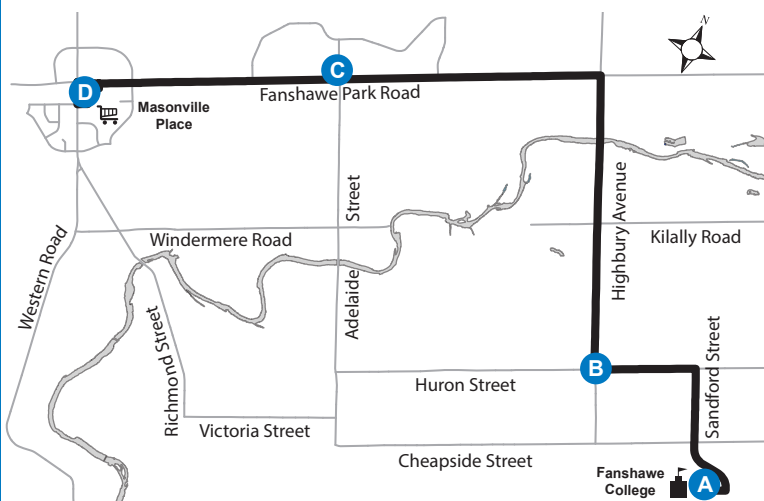

**25 FANSHAWE COLLEGE-
MASONVILLE PLACE**

Map Legend

Effective: November 24th, 2019

A	Timepoint		Shopping Centre		College/ University
----------	-----------	--	-----------------	--	---------------------

519-451-1347
www.londontransit.ca

ROUTE 25 - MONDAY-FRIDAY							
NORTHBOUND				SOUTHBOUND			
Fanshawe College	Huron at Highbury	Fanshawe Park at Adelaide	Masonville Place	Masonville Place	Fanshawe Park at Adelaide	Huron at Highbury	Fanshawe College
A	B	C	D	D	C	B	A
LVS			ARR	LVS			ARR
-	-	-	-	6:06	6:11	6:19	6:24
6:01	6:08	6:18	6:22	6:28	6:33	6:41	6:46
6:24	6:31	6:41	6:45	6:47	6:52	7:04	7:10
6:53	7:00	7:11	7:16	7:19	7:24	7:36	7:42
7:18	7:25	7:36	7:41	7:49	7:54	8:06	8:12
7:48	7:55	8:06	8:11	8:19	8:24	8:36	8:42
8:19	8:26	8:37	8:42	8:51	8:56	9:07	9:13
8:49	8:56	9:07	9:12	9:21	9:26	9:37	9:43
9:19	9:26	9:37	9:42	9:51	9:56	10:07	10:13
9:49	9:56	10:07	10:12	10:21	10:26	10:37	10:43
10:19	10:26	10:37	10:42	10:51	10:56	11:07	11:13
10:49	10:56	11:07	11:12	11:21	11:26	11:37	11:43
11:19	11:26	11:37	11:42	11:47	11:52	12:02	12:08
11:49	11:56	12:07	12:12	12:14	12:20	12:30	12:36
12:14	12:21	12:32	12:37	12:44	12:50	1:00	1:06
12:44	12:51	1:02	1:07	1:14	1:20	1:30	1:36
1:14	1:21	1:32	1:37	1:43	1:49	1:59	2:06
1:44	1:51	2:02	2:08	2:10	2:17	2:30	2:37
2:08	2:16	2:30	2:36	2:40	2:47	3:00	3:07
2:45	2:53	3:07	3:13	3:20	3:27	3:40	3:47
3:10	3:18	3:32	3:38	3:40	3:47	4:00	4:07
3:50	3:58	4:12	4:18	4:20	4:27	4:40	4:47
4:10	4:18	4:32	4:38	4:40	4:47	5:00	5:07
4:50	4:58	5:12	5:18	5:30	5:37	5:50	5:57
6:00	6:07	6:18	6:23	6:28	6:34	6:43	6:49
6:55	7:02	7:13	7:18	7:20	7:26	7:35	7:41
7:46	7:53	8:04	8:09	8:18	8:24	8:33	8:39
8:46	8:53	9:04	9:09	9:13	9:18	9:25	9:31