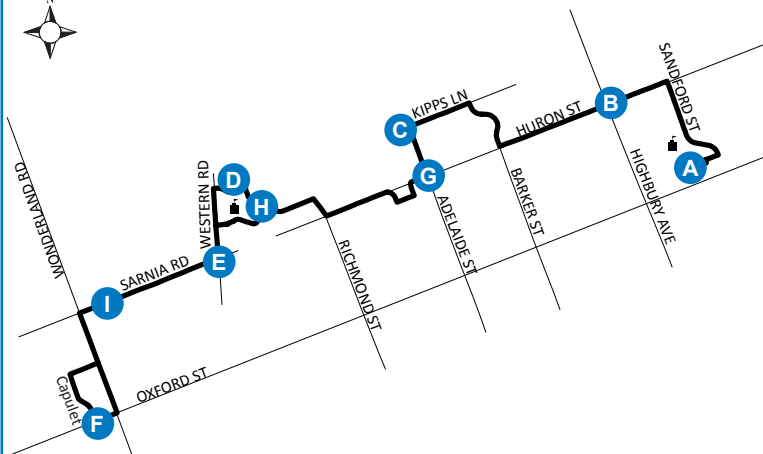

FANSHAWE COLLEGE - CAPULET

Map Legend

- A** Timepoint
- Route Direction
- College

Effective: November 24th, 2019

519-451-1347
www.londontransit.ca

ROUTE 27 - SATURDAY

WESTBOUND

EASTBOUND

ROUTE 27 - SUNDAY/HOLIDAY

WESTBOUND

EASTBOUND

Fanshawe College	Huron at Highbury	Kipps Lane at Adelaide	Natural Science	Sarnia at Western	Capulet at Oxford	Sarnia at Wonderland	Lambton at University	Adelaide at Huron	Kipps at Adelaide	Huron at Highbury	Fanshawe College
A	B	C	D	E	F	I	H	G	C	B	A
LVS					LVS						ARR
-	-	-	-	-	-	8:33	8:42	8:50	8:52	8:59	9:05
8:28	8:35	8:42	8:53	8:58	9:11	9:16	9:25	9:33	9:35	9:42	9:48
9:11	9:18	9:25	9:36	9:41	9:54	9:59	10:08	10:16	10:18	10:25	10:31
9:54	10:01	10:08	10:19	10:24	10:37	10:42	10:51	10:59	11:01	11:08	11:14
10:37	10:44	10:51	11:02	11:07	11:20	11:25	11:34	11:42	11:44	11:51	11:57
11:20	11:27	11:34	11:45	11:50	12:01	12:08	12:17	12:26	12:28	12:38	12:44
12:15	12:23	12:32	12:45	12:50	1:03	1:10	1:19	1:28	1:30	1:40	1:46
12:47	12:55	1:04	1:17	1:22	1:34	1:41	1:50	1:59	2:01	2:11	2:17
1:51	1:59	2:08	2:21	2:26	2:38	2:45	2:54	3:03	3:05	3:15	3:21
2:23	2:31	2:40	2:53	2:58	3:10	3:17	3:26	3:35	3:37	3:47	3:53
3:27	3:35	3:44	3:57	4:02	4:14	4:21	4:30	4:39	4:41	4:51	4:57
3:59	4:07	4:16	4:29	4:34	4:46	4:53	5:02	5:10	5:12	5:20	5:26
5:06	5:13	5:21	5:33	5:38	5:48	5:54	6:03	6:11	6:13	6:21	6:27
5:34	5:41	5:49	6:01	6:06	6:17	6:23	6:32	6:40	6:42	6:50	6:56
6:58	7:05	7:13	7:25	7:30	7:41	7:47	7:56	8:04	8:06	8:14	8:20