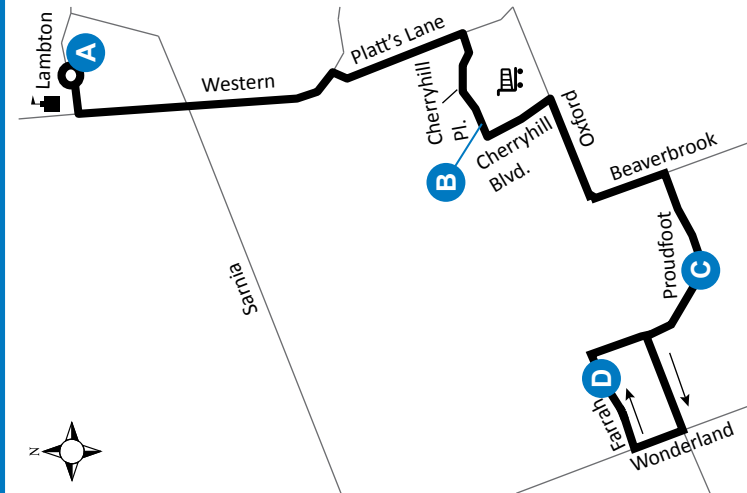

12:44 12:59 1:04 1:08 1:10 1:15 1:23

ALUMNI HALL - 33 PROUDFOOT

Map Legend		Effective: November 24th, 2019		
A	Timepoint	→	Route Direction	Shopping Centre
	University		Service Notes	

519-451-1347
www.londontransit.ca

ROUTE 33 - MONDAY - FRIDAY						
WESTBOUND			EASTBOUND			
Alumni Hall	Proudfoot at Forest Hills	Farrah at Proudfoot	Farrah at Proudfoot	Proudfoot at Forest Hills	Cherryhill at Cherryhill Pl.	Alumni Hall
A	C	D	D	C	B	A
LVS		ARR	LVS			ARR
-	-	7:13	7:13	7:15	7:21	7:30
7:32	7:46	7:51	7:52	7:54	8:00	8:09
8:11	8:25	8:30	8:31	8:33	8:39	8:48
8:50	9:04	9:09	9:10	9:12	9:17	9:25
9:27	9:40	9:45	9:49	9:51	9:56	10:04
10:06	10:19	10:24	10:28	10:30	10:35	10:43
10:45	10:58	11:03	11:07	11:09	11:14	11:22
11:24	11:37	11:42	11:46	11:48	11:53	12:01
12:03	12:18	12:23	12:27	12:29	12:34	12:42
12:44	12:59	1:04	1:08	1:10	1:15	1:23
1:25	1:40	1:45	1:53	1:55	2:00	2:08
2:10	2:26	2:31	2:38	2:40	2:45	2:53
2:55	3:11	3:16	3:23	3:25	3:30	3:38
3:40	3:56	4:01	4:08	4:10	4:16	4:24
4:26	4:42	4:47	4:53	4:55	5:01	5:09
5:11	5:27	5:32	5:38	5:40	5:46	5:54
5:56	6:12	6:16	6:16	To Garage		

SPECIAL NOTE:
Route 33 operates on weekdays only, excluding holidays.