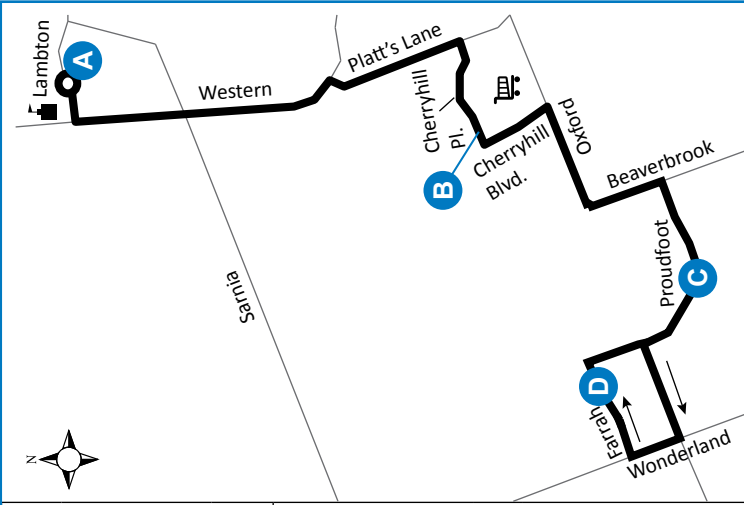

33 ALUMNI HALL - PROUDFOOT

Map Legend

A	Timepoint	→	Route Direction		Shopping Centre
	University		Service Notes		

Effective: November 24th, 2019

519-451-1347
www.londontransit.ca

ROUTE 33 - MONDAY - FRIDAY

ROUTE 33 - MONDAY - FRIDAY

WESTBOUND			EASTBOUND			
Alumni Hall	Proudfoot at Forest Hills	Farah at Proudfoot	Farah at Proudfoot	Proudfoot at Forest Hills	Cherryhill at Cherryhill Pl.	Alumni Hall
A	C	D	D	C	B	A
LVS		ARR	LVS			ARR
12:31	12:46	12:51	12:53	12:55	1:00	1:08
12:44	12:59	1:04	1:08	1:10	1:15	1:23
12:57	1:12	1:17	1:23	1:25	1:30	1:38
1:10	1:25	1:30	1:38	1:40	1:45	1:53
1:25	1:40	1:45	1:53	1:55	2:00	2:08
1:40	1:55	2:00	2:08	2:10	2:15	2:23
1:55	2:10	2:15	2:23	2:25	2:30	2:38
2:10	2:26	2:31	2:38	2:40	2:45	2:53
2:25	2:41	2:46	2:53	2:55	3:00	3:08
2:40	2:56	3:01	3:08	3:10	3:15	3:23
2:55	3:11	3:16	3:23	3:25	3:30	3:38
3:10	3:26	3:31	3:38	3:40	3:45	3:53
3:25	3:41	3:46	3:53	3:55	4:00	4:08
3:40	3:56	4:01	4:08	4:10	4:16	4:24
3:55	4:11	4:16	4:23	4:25	4:31	4:39
4:10	4:26	4:31	4:38	4:40	4:46	4:54
4:26	4:42	4:47	4:53	4:55	5:01	5:09
4:41	4:57	5:02	5:08	5:10	5:16	5:24
4:56	5:12	5:17	5:23	5:25	5:31	5:39
5:11	5:27	5:32	5:38	5:40	5:46	5:54
5:26	5:42	5:47	5:56	5:58	6:04	6:11
5:41	5:57	6:02	6:13	6:15	6:20	6:27
5:56	6:12	6:16	6:16	To Garage		
6:13	6:26	6:30	6:32	6:34	6:39	6:46
6:29	6:42	6:46	6:49	6:51	6:56	7:03
6:46	6:59	7:03	7:06	7:08	7:13	7:20
7:03	7:16	7:20	7:23	7:25	7:30	7:37
7:20	7:33	7:37	7:40	7:42	7:47	7:54
7:37	7:50	7:54	7:57	7:59	8:04	8:11
7:54	8:07	8:11	8:14	8:16	8:21	8:28
8:12	8:25	8:29	8:31	8:33	8:38	8:45
8:30	8:43	8:47	8:48	8:50	8:55	9:02
8:48	9:01	9:05	9:05	9:07	9:12	9:19
9:05	9:18	9:22	9:22	9:24	9:29	9:36
9:22	9:35	9:39	9:39	9:41	9:46	9:53
9:39	9:52	9:56	9:56	9:58	10:03	10:10
9:56	10:09	10:13	10:16	10:18	10:23	10:30
10:13	10:26	10:30	10:30	To Garage		
10:30	10:43	10:47	10:47	To Garage		

SPECIAL NOTE:

Route 33 operates on weekdays only, excluding holidays.