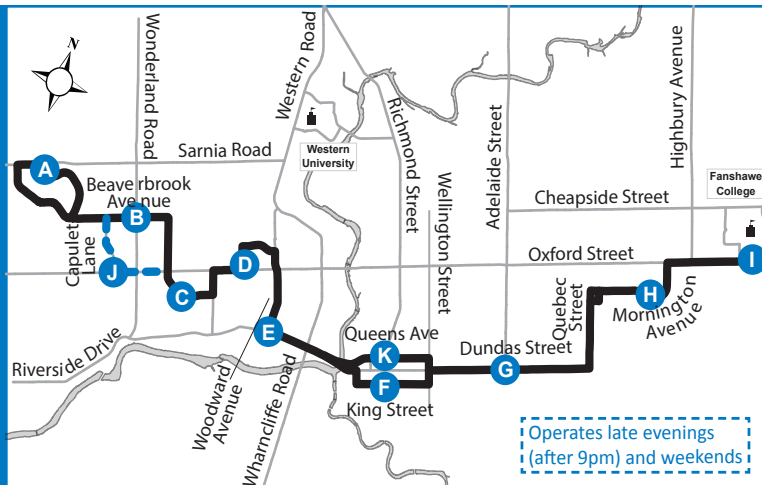

**20 FANSHAWE COLLEGE - BEAVERBROOK**

Operates late evenings (after 9pm) and weekends

Map Legend		Effective: December 25th, 2019	
<b>A</b>	Timepoint		Shopping Centre
	Route Direction		College/University

519-451-1347  
www.londontransit.ca

**20 FANSHAWE COLLEGE - BEAVERBROOK**

Operates late evenings (after 9pm) and weekends

Map Legend		Effective: December 25th, 2019	
<b>A</b>	Timepoint		Shopping Centre
	Route Direction		College/University