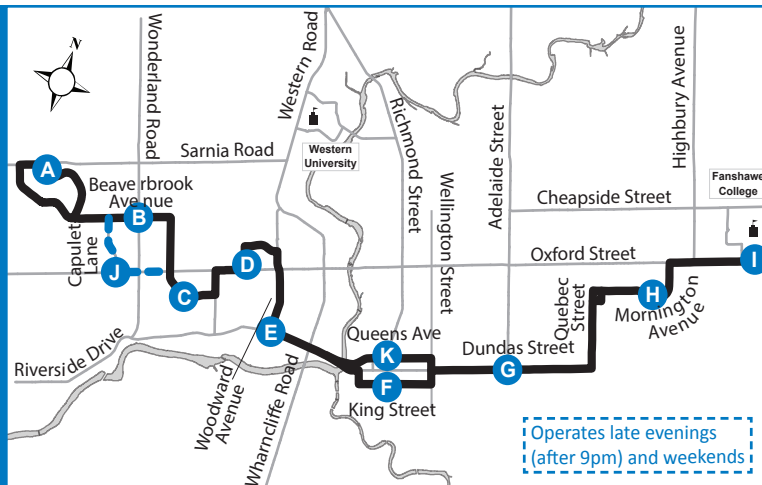

**20 FANSHAWE COLLEGE - BEAVERBROOK**

Operates late evenings (after 9pm) and weekends

Map Legend		Effective: December 25th, 2019	
<b>A</b>	Timepoint		Shopping Centre
	Route Direction		College/University

519-451-1347  
www.londontransit.ca

**20 FANSHAWE COLLEGE - BEAVERBROOK**

Operates late evenings (after 9pm) and weekends

Map Legend		Effective: December 25th, 2019	
<b>A</b>	Timepoint		Shopping Centre
	Route Direction		College/University