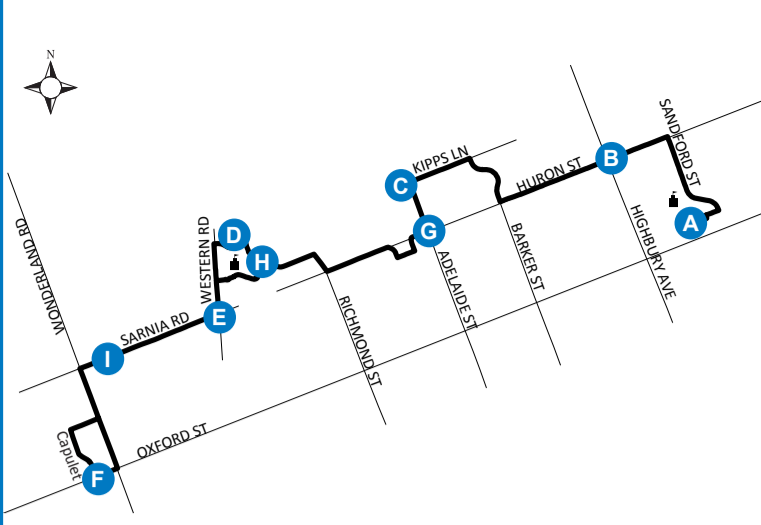

27 FANSHAWE COLLEGE - CAPULET

Map Legend Effective: December 25th, 2019

A Timepoint → Route Direction 🏫 College

519-451-1347
www.londontransit.ca

ROUTE 27 - CHRISTMAS DAY

WESTBOUND

EASTBOUND

Fanshawe College	Huron at Highbury	Kipps Lane at Adelaide	Natural Science	Sarnia at Western	Capulet at Oxford	Sarnia at Wonderland	Lambton at University	Adelaide at Huron	Kipps at Adelaide	Huron at Highbury	Fanshawe College
A	B	C	D	E	F	I	H	G	C	B	A
LVS					LVS						ARR
-	-	-	-	-	-	8:33	8:42	8:50	8:52	8:59	9:05
8:28	8:35	8:42	8:53	8:58	9:11	9:16	9:25	9:33	9:35	9:42	9:48
9:11	9:18	9:25	9:36	9:41	9:54	9:59	10:08	10:16	10:18	10:25	10:31
9:54	10:01	10:08	10:19	10:24	10:37	10:42	10:51	10:59	11:01	11:08	11:14
10:37	10:44	10:51	11:02	11:07	11:20	11:25	11:34	11:42	11:44	11:54	12:00
11:20	11:27	11:34	11:45	11:50	12:01	12:08	12:17	12:26	12:28	12:38	12:44
12:05	12:13	12:22	12:35	12:40	12:50	12:57	1:06	1:15	1:17	1:27	1:33
12:47	12:55	1:04	1:17	1:22	1:34	1:41	1:50	1:59	2:01	2:11	2:17
1:40	1:48	1:57	2:10	2:15	2:38	2:45	2:54	3:03	3:05	3:15	3:21
2:30	2:38	2:47	3:00	3:05	3:18	3:25	3:34	3:43	3:45	3:55	4:01
3:23	3:31	3:40	3:53	3:58	4:10	4:17	4:26	4:35	4:37	4:45	4:51
4:05	4:13	4:22	4:35	4:40	4:55	5:02	5:11	5:19	5:21	5:29	5:35
4:55	5:02	5:10	5:22	5:27	5:38	5:44	5:53	6:01	6:03	6:11	6:17
5:40	5:47	5:55	6:07	6:12	6:22	6:28	6:37	6:45	6:47	6:55	7:01
6:20	6:27	6:35	6:47	6:52	7:05	7:11	7:20	7:28	7:30	7:38	7:44
7:05	7:12	7:20	7:32	7:37	7:50	7:56	8:05	8:13	8:15	8:23	8:29