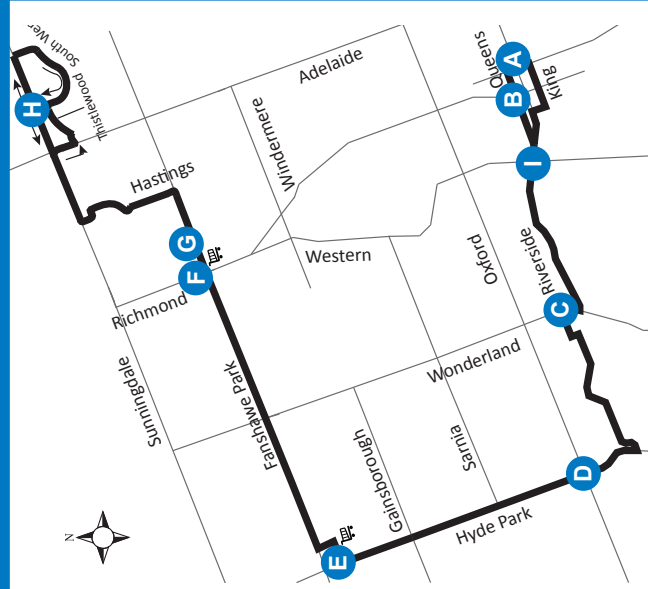

# 19 DOWNTOWN-STONEY CREEK

Map Legend  
**A** Timepoint  
 ↑ Route Direction **19** Service Notes  
 Effective: February 2nd, 2020  
**519-451-1347**  
[www.londontransit.ca](http://www.londontransit.ca)  
**london transit**