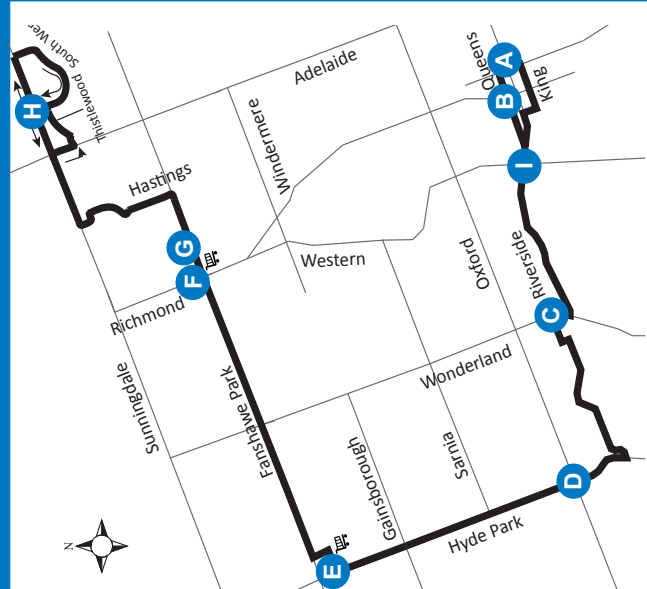

# 19 DOWNTOWN-STONEY CREEK

Map Legend  
**A** Timepoint  
 ↑ Route Direction **19** Service Notes  
 Effective: February 2nd, 2020  
**519-451-1347**  
[www.londontransit.ca](http://www.londontransit.ca)  
**london transit**