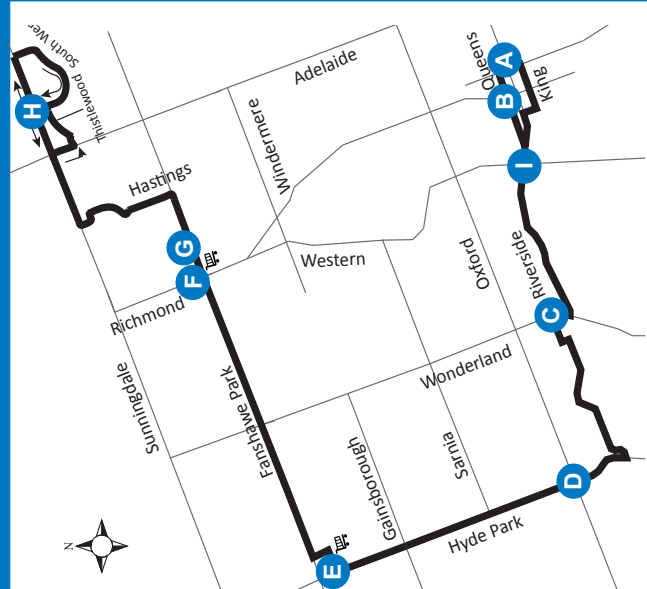

# 19 DOWNTOWN-STONEY CREEK

Effective: February 2nd, 2020

Map Legend

**A** Timepoint

Shopping Centre

Route Direction **19** Service Notes

519-451-1347  
www.londontransit.ca

**london transit**

## ROUTE 19 - MONDAY TO FRIDAY

ROUTE 19 - SUNDAY/HOLIDAY														
NORTHBOUND								SOUTHBOUND						
Wellington at Dundas	Queens at Richmond	Wonderland at Riverside	Hyde Park at Oxford	Seagull at Hyde Park	Fanshawe Park at Richmond	Fanshawe Park at North Centre	South Wenige at Sunningdale	South Wenige at Sunningdale	Fanshawe Park at North Centre	Seagull at Hyde Park	Hyde Park at Oxford	Wonderland at Riverside	Riverside at Wharncliffe	Wellington at Dundas
A	B	C	D	E	F	G	H	H	G	E	D	C	I	A
LVS	LVS						ARR	LVS		LVS				ARR
-	-	-	-	-	-	-	8:49	8:54	9:01	9:13	9:20	9:27	9:32	9:38
8:50	8:53	9:00	9:09	9:15	9:23	9:30	9:39	9:44	9:51	10:03	10:10	10:17	10:22	10:28
9:40	9:43	9:50	9:59	10:05	10:13	10:20	10:29	10:34	10:41	10:53	11:00	11:07	11:12	11:18
10:30	10:33	10:40	10:49	10:55	11:03	11:10	11:19	11:24	11:31	11:43	11:50	11:57	12:02	12:09
11:20	11:23	11:30	11:39	11:45	11:53	12:00	12:09	12:14	12:21	12:35	12:43	12:50	12:55	1:01
12:13	12:15	12:21	12:30	12:37	12:47	12:53	1:02	1:07	1:14	1:29	1:37	1:44	1:49	1:55
1:05	1:07	1:13	1:22	1:29	1:39	1:45	1:54	1:59	2:06	2:21	2:29	2:36	2:41	2:47
1:57	1:59	2:05	2:14	2:21	2:31	2:37	2:46	2:51	2:58	3:13	3:21	3:28	3:33	3:39
2:49	2:51	2:57	3:06	3:13	3:23	3:29	3:38	3:43	3:50	4:05	4:13	4:20	4:25	4:31
3:41	3:43	3:49	3:58	4:05	4:15	4:21	4:30	4:35	4:42	4:57	5:05	5:12	5:16	5:21
4:33	4:35	4:41	4:50	4:57	5:07	5:13	5:22	5:27	5:34	5:47	5:55	6:01	6:06	6:11
5:24	5:26	5:33	5:41	5:47	5:56	6:02	6:11	6:16	6:23	6:37	6:45	6:51	6:56	7:01
6:14	6:16	6:23	6:31	6:37	6:46	6:52	7:01	7:06	7:13	7:27	7:35	7:41	7:46*	To Garage
7:04	7:06	7:13	7:21	7:27	7:36	7:42	7:51	7:56*	To Garage					