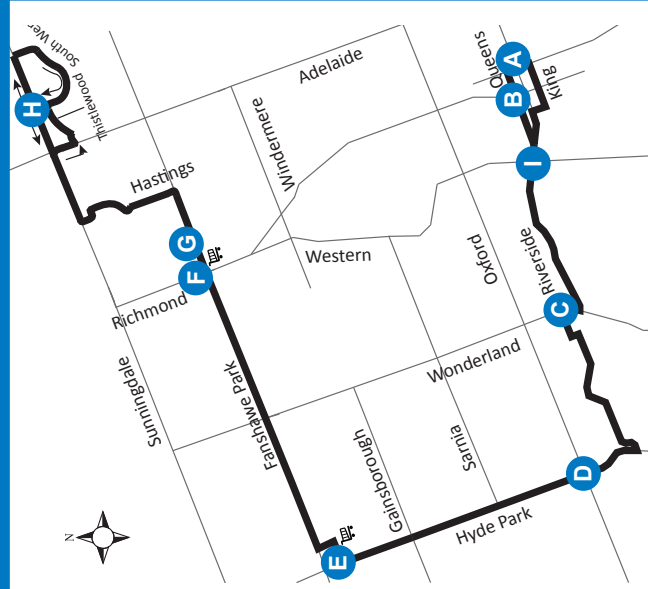

# 19 DOWNTOWN-STONEY CREEK

Effective: February 2nd, 2020

Map Legend

**A** Timepoint

Shopping Centre

Route Direction **19** Service Notes

519-451-1347  
www.londontransit.ca

**london transit**

## ROUTE 19 - MONDAY TO FRIDAY

ROUTE 19 - SUNDAY/HOLIDAY														
NORTHBOUND								SOUTHBOUND						
Wellington at Dundas	Queens at Richmond	Wonderland at Riverside	Hyde Park at Oxford	Seagull at Hyde Park	Fanshawe Park at Richmond	Fanshawe Park at North Centre	South Wenige at Sunningdale	South Wenige at Sunningdale	Fanshawe Park at North Centre	Seagull at Hyde Park	Hyde Park at Oxford	Wonderland at Riverside	Riverside at Wharncliffe	Wellington at Dundas
A	B	C	D	E	F	G	H	H	G	E	D	C	I	A
LVS	LVS						ARR	LVS		LVS				ARR
-	-	-	-	-	-	-	8:49	8:54	9:01	9:13	9:20	9:27	9:32	9:38
8:50	8:53	9:00	9:09	9:15	9:23	9:30	9:39	9:44	9:51	10:03	10:10	10:17	10:22	10:28
9:40	9:43	9:50	9:59	10:05	10:13	10:20	10:29	10:34	10:41	10:53	11:00	11:07	11:12	11:18
10:30	10:33	10:40	10:49	10:55	11:03	11:10	11:19	11:24	11:31	11:43	11:50	11:57	12:02	12:09
11:20	11:23	11:30	11:39	11:45	11:53	12:00	12:09	12:14	12:21	12:35	12:43	12:50	12:55	1:01
12:13	12:15	12:21	12:30	12:37	12:47	12:53	1:02	1:07	1:14	1:29	1:37	1:44	1:49	1:55
1:05	1:07	1:13	1:22	1:29	1:39	1:45	1:54	1:59	2:06	2:21	2:29	2:36	2:41	2:47
1:57	1:59	2:05	2:14	2:21	2:31	2:37	2:46	2:51	2:58	3:13	3:21	3:28	3:33	3:39
2:49	2:51	2:57	3:06	3:13	3:23	3:29	3:38	3:43	3:50	4:05	4:13	4:20	4:25	4:31
3:41	3:43	3:49	3:58	4:05	4:15	4:21	4:30	4:35	4:42	4:57	5:05	5:12	5:16	5:21
4:33	4:35	4:41	4:50	4:57	5:07	5:13	5:22	5:27	5:34	5:47	5:55	6:01	6:06	6:11
5:24	5:26	5:33	5:41	5:47	5:56	6:02	6:11	6:16	6:23	6:37	6:45	6:51	6:56	7:01
6:14	6:16	6:23	6:31	6:37	6:46	6:52	7:01	7:06	7:13	7:27	7:35	7:41	7:46*	To Garage
7:04	7:06	7:13	7:21	7:27	7:36	7:42	7:51	7:56*	To Garage					