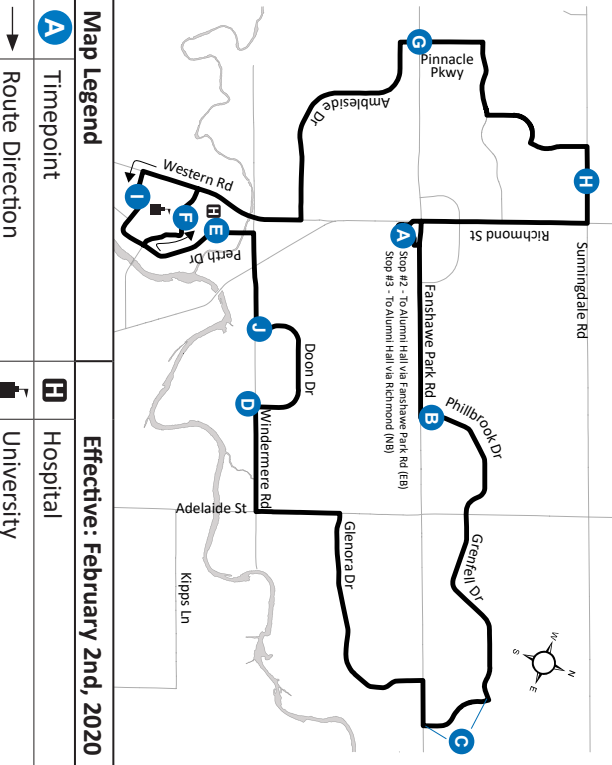

34 MASONVILLE PLACE - ALUMNI HALL/ NATURAL SCIENCE

34 MASONVILLE PLACE - ALUMNI HALL/ NATURAL SCIENCE

519-451-1347
www.londontransit.ca

519-451-1347
www.londontransit.ca

ROUTE 34 - MONDAY TO FRIDAY

CLOCKWISE									COUNTER-CLOCKWISE								
Masonville Place	Phillbrook at Donnybrook	Stackhouse at Fanshawe	Windermere at Doon	University Hospital	Natural Science	Pinnacle Parkway at Fanshawe	Sunningdale at Village Walk	Masonville Place	Masonville Place	Sunningdale at Village Walk	Pinnacle Parkway at Fanshawe	Alumni Hall	University Hospital	Doon at Windermere	Grenfell at Stackhouse	Fanshawe at Phillbrook	Masonville Place
A	B	C	D	E	F	G	H	A	A	H	G	I	E	J	C	B	A
LVS				LVS				ARR	LVS			LVS					ARR
-	-	-	-	-	-	-	-	-	6:00	6:03	6:10	6:21	6:25	6:28	6:37	6:44	6:47
6:00	6:04	6:11	6:19	6:29	6:32	6:39	6:45	6:49	6:50	6:53	7:00	7:16	7:20	7:24	7:36	7:45	7:49
-	-	-	-	-	-	-	-	-	7:30	7:34	7:41	7:57	8:01	8:05	8:17	8:26	8:30
6:50	6:54	7:01	7:12	7:24	7:28	7:37	7:45	7:52	8:12	8:16	8:23	8:39	8:43	8:47	8:59	9:08	9:13
7:50	7:55	8:05	8:16	8:26	8:30	8:39	8:47	8:54	8:54	8:58	9:05	9:21	9:25	9:28	9:41	9:49	9:54
8:32	8:37	8:47	8:58	9:10	9:13	9:21	9:27	9:33	9:36	9:40	9:47	10:02	10:06	10:09	10:22	10:30	10:35
9:15	9:20	9:30	9:40	9:52	9:55	10:03	10:09	10:15	10:16	10:20	10:27	10:42	10:46	10:49	11:02	11:10	11:15
9:55	10:00	10:10	10:20	10:32	10:35	10:43	10:49	10:55	11:00	11:04	11:11	11:27	11:31	11:34	11:47	11:55	12:00
10:35	10:40	10:50	11:00	11:12	11:15	11:23	11:29	11:35	11:40	11:44	11:51	12:07	12:11	12:14	12:27	12:35	12:40
11:15	11:20	11:30	11:40	11:52	11:55	12:03	12:10	12:16	12:20	12:24	12:31	12:47	12:51	12:54	1:07	1:15	1:20
12:00	12:05	12:15	12:24	12:34	12:38	12:47	12:54	1:00	1:00	1:04	1:11	1:27	1:31	1:34	1:47	1:55	2:00
12:40	12:45	12:55	1:04	1:14	1:18	1:27	1:34	1:40	1:40	1:44	1:51	2:05	2:09	2:13	2:26	2:35	2:40
1:20	1:25	1:35	1:44	1:53	1:57	2:06	2:14	2:20	2:20	2:24	2:31	2:45	2:49	2:53	3:06	3:15	3:20
2:00	2:06	2:17	2:27	2:34	2:38	2:47	2:55	3:00	3:00	3:04	3:11	3:25	3:29	3:33	3:46	3:55	4:00
2:40	2:46	2:57	3:07	3:19	3:23	3:32	3:40	3:45	3:45	3:49	3:56	4:07	4:12	4:18	4:32	4:42	4:48
3:22	3:28	3:39	3:49	4:01	4:05	4:16	4:24	4:31	4:35	4:39	4:47	5:09	5:14	5:20	5:34	5:44	5:50
4:00	4:06	4:17	4:27	4:37	4:41	4:52	5:00	5:07	5:07	5:11	5:19	5:47	5:52	5:58	6:12	6:21	6:25
4:50	4:56	5:07	5:17	5:29	5:33	5:44	5:52	5:59	6:00	6:04	6:11	6:26	6:30	6:33	6:45	6:54	6:58*
5:50	5:56	6:07	6:15	6:21	6:24	6:33	6:39	6:45	6:45	6:49	6:56	7:11	7:15	7:18	7:30	7:39	7:43
6:45	6:50	6:59	7:07	7:18	7:21	7:30	7:36	7:43	7:45	7:49	7:56	8:11	8:15	8:18	8:30	8:39	8:43
7:45	7:50	7:59	8:07	8:18	8:21	8:30	8:36	8:43	8:45	8:49	8:56	9:11	9:15	9:18	9:30	9:37	9:40
8:45	8:50	8:59	9:07	9:17	9:20	9:28	9:35	9:41	9:45	9:48	9:54	10:07	10:11	10:14	10:26	10:33	10:36
9:45	9:49	9:58	10:06	10:16	10:19	10:27	10:34	10:40	10:45	10:48	10:54	11:07	11:11	11:14	11:26	11:33	11:36
10:45	10:49	10:58	11:06	11:16	11:19	11:27	11:34	11:40	11:45	11:48	11:54	12:07	12:11	12:14	12:26	12:33	12:36
11:45	11:49	11:56*	To Garage														
12:45	12:49	12:56*	To Garage														

LEGEND	
*	Bus into Garage
+	Route Change