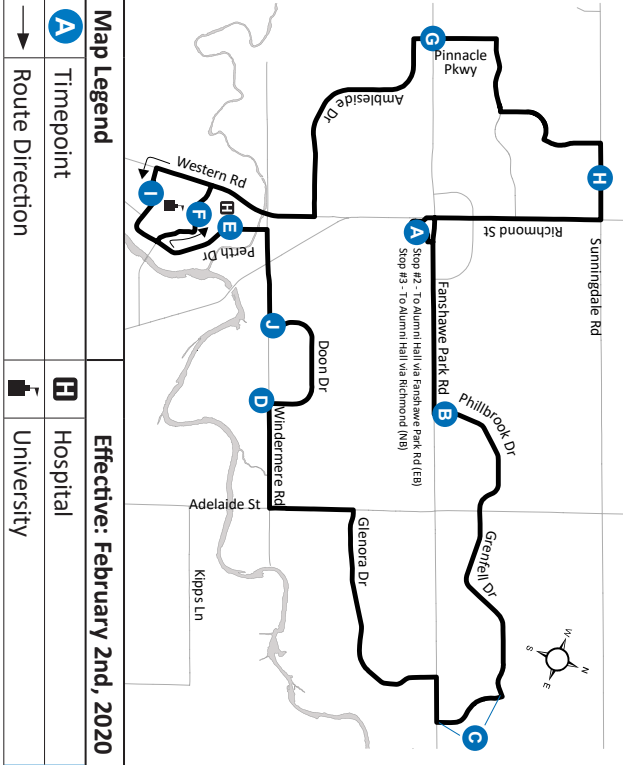

34 MASONVILLE PLACE - ALUMNI HALL/ NATURAL SCIENCE

34 MASONVILLE PLACE - ALUMNI HALL/ NATURAL SCIENCE

519-451-1347
www.londontransit.ca

519-451-1347
www.londontransit.ca

ROUTE 34 - MONDAY TO FRIDAY

CLOCKWISE									COUNTER-CLOCKWISE								
Masonville Place	Phillbrook at Donnybrook	Stackhouse at Fanshawe	Windermere at Doon	University Hospital	Natural Science	Pinnacle Parkway at Fanshawe	Sunningdale at Village Walk	Masonville Place	Masonville Place	Sunningdale at Village Walk	Pinnacle Parkway at Fanshawe	Alumni Hall	University Hospital	Doon at Windermere	Grenfell at Stackhouse	Fanshawe at Phillbrook	Masonville Place
A	B	C	D	E	F	G	H	A	A	H	G	I	E	J	C	B	A
LVS				LVS				ARR	LVS			LVS					ARR
-	-	-	-	-	-	-	-	-	6:00	6:03	6:10	6:21	6:25	6:28	6:37	6:44	6:47
6:00	6:04	6:11	6:19	6:29	6:32	6:39	6:45	6:49	6:50	6:53	7:00	7:16	7:20	7:24	7:36	7:45	7:49
-	-	-	-	-	-	-	-	-	7:30	7:34	7:41	7:57	8:01	8:05	8:17	8:26	8:30
6:50	6:54	7:01	7:12	7:24	7:28	7:37	7:45	7:52	8:12	8:16	8:23	8:39	8:43	8:47	8:59	9:08	9:13
7:50	7:55	8:05	8:16	8:26	8:30	8:39	8:47	8:54	8:54	8:58	9:05	9:21	9:25	9:28	9:41	9:49	9:54
8:32	8:37	8:47	8:58	9:10	9:13	9:21	9:27	9:33	9:36	9:40	9:47	10:02	10:06	10:09	10:22	10:30	10:35
9:15	9:20	9:30	9:40	9:52	9:55	10:03	10:09	10:15	10:16	10:20	10:27	10:42	10:46	10:49	11:02	11:10	11:15
9:55	10:00	10:10	10:20	10:32	10:35	10:43	10:49	10:55	11:00	11:04	11:11	11:27	11:31	11:34	11:47	11:55	12:00
10:35	10:40	10:50	11:00	11:12	11:15	11:23	11:29	11:35	11:40	11:44	11:51	12:07	12:11	12:14	12:27	12:35	12:40
11:15	11:20	11:30	11:40	11:52	11:55	12:03	12:10	12:16	12:20	12:24	12:31	12:47	12:51	12:54	1:07	1:15	1:20
12:00	12:05	12:15	12:24	12:34	12:38	12:47	12:54	1:00	1:00	1:04	1:11	1:27	1:31	1:34	1:47	1:55	2:00
12:40	12:45	12:55	1:04	1:14	1:18	1:27	1:34	1:40	1:40	1:44	1:51	2:05	2:09	2:13	2:26	2:35	2:40
1:20	1:25	1:35	1:44	1:53	1:57	2:06	2:14	2:20	2:20	2:24	2:31	2:45	2:49	2:53	3:06	3:15	3:20
2:00	2:06	2:17	2:27	2:34	2:38	2:47	2:55	3:00	3:00	3:04	3:11	3:25	3:29	3:33	3:46	3:55	4:00
2:40	2:46	2:57	3:07	3:19	3:23	3:32	3:40	3:45	3:45	3:49	3:56	4:07	4:12	4:18	4:32	4:42	4:48
3:22	3:28	3:39	3:49	4:01	4:05	4:16	4:24	4:31	4:35	4:39	4:47	5:09	5:14	5:20	5:34	5:44	5:50
4:00	4:06	4:17	4:27	4:37	4:41	4:52	5:00	5:07	5:07	5:11	5:19	5:47	5:52	5:58	6:12	6:21	6:25
4:50	4:56	5:07	5:17	5:29	5:33	5:44	5:52	5:59	6:00	6:04	6:11	6:26	6:30	6:33	6:45	6:54	6:58*
5:50	5:56	6:07	6:15	6:21	6:24	6:33	6:39	6:45	6:45	6:49	6:56	7:11	7:15	7:18	7:30	7:39	7:43
6:45	6:50	6:59	7:07	7:18	7:21	7:30	7:36	7:43	7:45	7:49	7:56	8:11	8:15	8:18	8:30	8:39	8:43
7:45	7:50	7:59	8:07	8:18	8:21	8:30	8:36	8:43	8:45	8:49	8:56	9:11	9:15	9:18	9:30	9:37	9:40
8:45	8:50	8:59	9:07	9:17	9:20	9:28	9:35	9:41	9:45	9:48	9:54	10:07	10:11	10:14	10:26	10:33	10:36
9:45	9:49	9:58	10:06	10:16	10:19	10:27	10:34	10:40	10:45	10:48	10:54	11:07	11:11	11:14	11:26	11:33	11:36
10:45	10:49	10:58	11:06	11:16	11:19	11:27	11:34	11:40	11:45	11:48	11:54	12:07	12:11	12:14	12:26	12:33	12:36
11:45	11:49	11:56*	To Garage														
12:45	12:49	12:56*	To Garage														

LEGEND	
*	Bus into Garage
+	Route Change