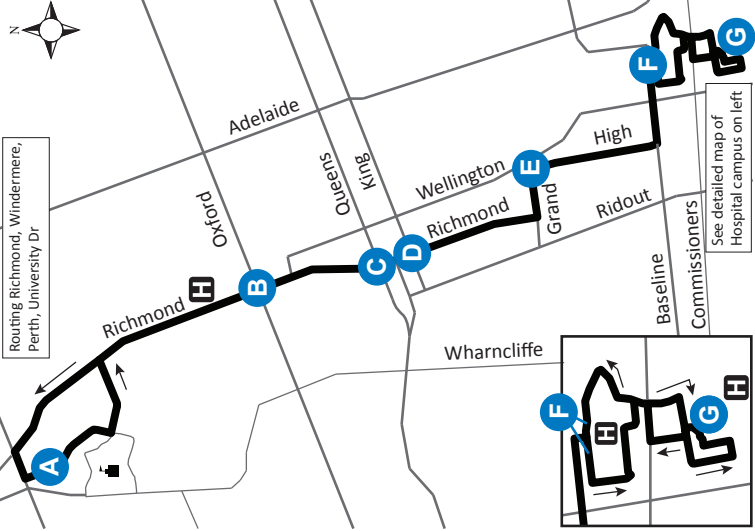

## 6

Map Legend

**A** Timepoint **H** Hospital **→** Route Direction **U** University

Effective: February 2nd, 2020

519-451-1347  
www.londontransit.ca

### ROUTE 6 - SATURDAY

SOUTHBOUND							NORTHBOUND						
University Hospital	Richmond at Oxford	Richmond at Queens	Richmond at King	High at Grand	Victoria Hospital Zone B	Parkwood Hospital	Parkwood Hospital	Victoria Hospital Zone E	High at Grand	Richmond at King	Richmond at Queens	Richmond at Oxford	University Hospital
<b>A</b>	<b>B</b>	<b>C</b>	<b>D</b>	<b>E</b>	<b>F</b>	<b>G</b>	<b>G</b>	<b>F</b>	<b>E</b>	<b>D</b>	<b>C</b>	<b>B</b>	<b>A</b>
LVS			LVS			ARR	LVS				LVS		ARR
-	-	-	-	-	-	-	6:13	6:16	6:22	6:26	6:30	6:34	6:39
6:41	6:48	6:52	6:53	6:57	7:02	7:08	7:10	7:13	7:19	7:23	7:25	7:29	7:34
7:36	7:43	7:47	7:48	7:52	7:57	8:03	8:04	8:07	8:14	8:19	8:21	8:25	8:32
-	-	-	-	-	-	-	8:34	8:37	8:44	8:49	8:51	8:55	9:02
8:33	8:42	8:46	8:47	8:52	8:57	9:03	9:09	9:12	9:19	9:24	9:26	9:30	9:37
-	-	-	-	-	-	-	-	-	-	-	9:45	9:49	9:56
9:08	9:17	9:21	9:22	9:27	9:32	9:38	9:44	9:47	9:54	9:59	10:01	10:06	10:13

LEGEND	
*	Bus into Garage
+	Route Change