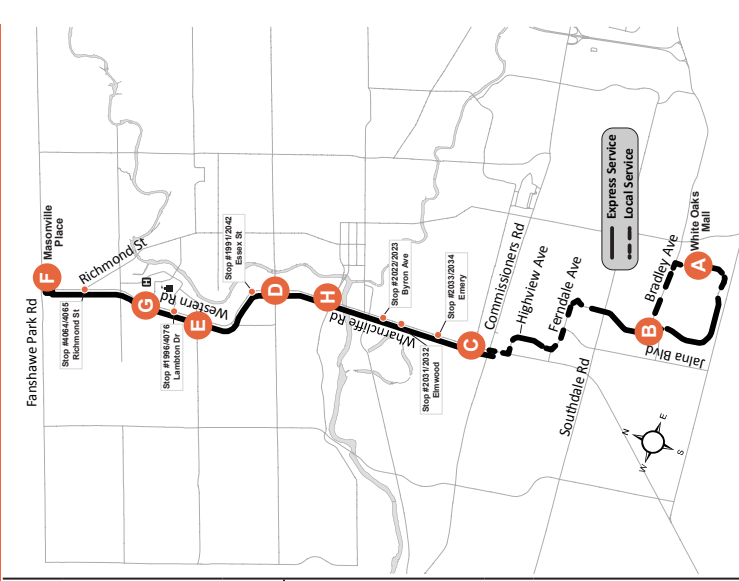

93 WHITE OAKS MALL - MASONVILLE PLACE

Map Legend Effective: February 2nd, 2020

A Timepoint **●** Stop Location **🏫** College/ University

519-451-1347
www.londontransit.ca

ROUTE 93 - MONDAY TO FRIDAY