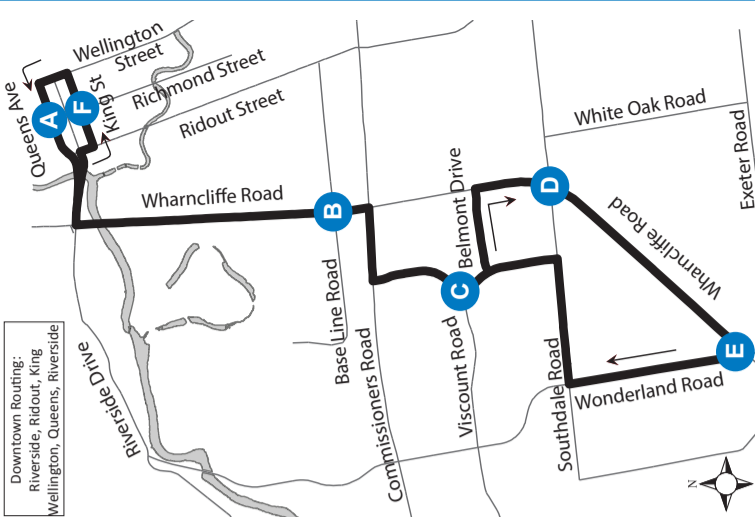

**DOWNTOWN -
WHARNCLIFFE &
WONDERLAND**

Map Legend

A	Timepoint	→	Route Direction
----------	-----------	---	-----------------

Effective: April 19th, 2020

519-451-1347
www.londontransit.ca

ROUTE 12 - MONDAY TO FRIDAY									
SOUTHBOUND					NORTHBOUND				
Queens at Richmond	Wharncliffe at Base Line	Notre Dame at Viscount	Wharncliffe at Southdale	Wonderland at Wharncliffe	Wonderland at Wharncliffe	Notre Dame at Viscount	Wharncliffe at Base Line	King at Richmond	Queens at Richmond
A	B	C	D	E	E	C	B	F	A
LVS				ARR	LVS				ARR
-	-	-	-	-	6:02	6:10	6:15	6:23	6:28
6:31	6:39	6:43	6:47	6:51	7:02	7:10	7:15	7:23	7:28
7:28	7:36	7:40	7:44	7:48	8:02	8:10	8:16	8:26	8:31
8:31	8:39	8:43	8:47	8:51	8:52	9:00	9:06	9:16	9:21
9:21	9:29	9:33	9:37	9:41	9:41	9:50	9:56	10:07	10:12
10:12	10:21	10:25	10:30	10:34	10:41	10:50	10:56	11:07	11:12
11:12	11:21	11:25	11:30	11:34	11:41	11:50	11:56	12:07	12:12
12:12	12:21	12:26	12:31	12:35	12:41	12:51	12:58	1:09	1:14
12:42	12:51	12:56	1:01	1:05	1:11	1:21	1:28	1:39	1:44
1:14	1:23	1:28	1:33	1:37	1:41	1:51	1:58	2:09	2:14
1:44	1:53	1:58	2:03	2:07	2:12	2:22	2:28	2:39	2:44
2:14	2:23	2:28	2:32	2:35	2:42	2:52	2:58	3:09	3:14
2:44	2:53	2:58	3:02	3:05	3:12	3:22	3:28	3:39	3:44
3:14	3:23	3:28	3:32	3:35	3:42	3:52	3:58	4:09	4:14
3:44	3:53	3:58	4:02	4:05	4:12	4:22	4:28	4:39	4:44
4:14	4:23	4:28	4:32	4:35	4:42	4:52	4:58	5:09	5:14
4:44	4:53	4:58	5:02	5:05	5:12	5:22	5:28	5:39	5:44
5:14	5:23	5:28	5:32	5:35	5:42	5:52	To Garage		
5:44	5:53	5:58	6:02	6:05	6:12	6:20	6:26	6:35	6:39
6:39	6:47	6:51	6:55	6:59	7:02	7:10	7:16	7:25	7:29
7:29	7:37	7:41	7:45	7:49	7:52	8:00	8:06	8:15	8:19
8:19	8:27	8:31	8:35	8:39	8:42	8:50	8:56	9:05	9:09
9:09	9:17	9:21	9:25	9:28	9:34	9:40	9:45	9:54	9:59
9:59	10:07	10:11	10:15	10:18	10:34	10:40	10:45	10:54	10:59
10:59	11:07	11:11	11:15	11:18	11:34	11:40	11:45	11:54	12:06
12:06	12:14	12:18	12:22	12:25	12:25	12:31	To Garage		