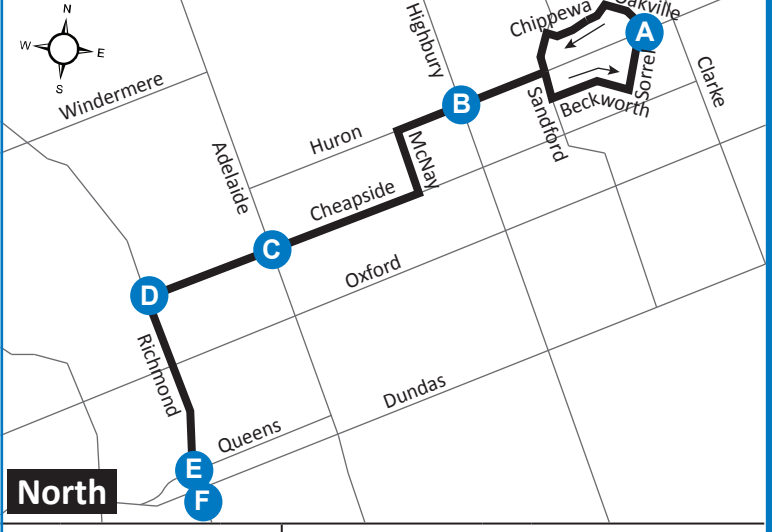

15 HURON HEIGHTS - WESTMOUNT MALL

Map Legend: A Timepoint, Shopping Centre, Route Direction. Effective: April 19th, 2020

519-451-1347
www.londontransit.ca

15 HURON HEIGHTS - WESTMOUNT MALL

Map Legend: A Timepoint, Shopping Centre, Route Direction. Effective: April 19th, 2020

LEGEND	
+	Route Change
*	Bus into Garage