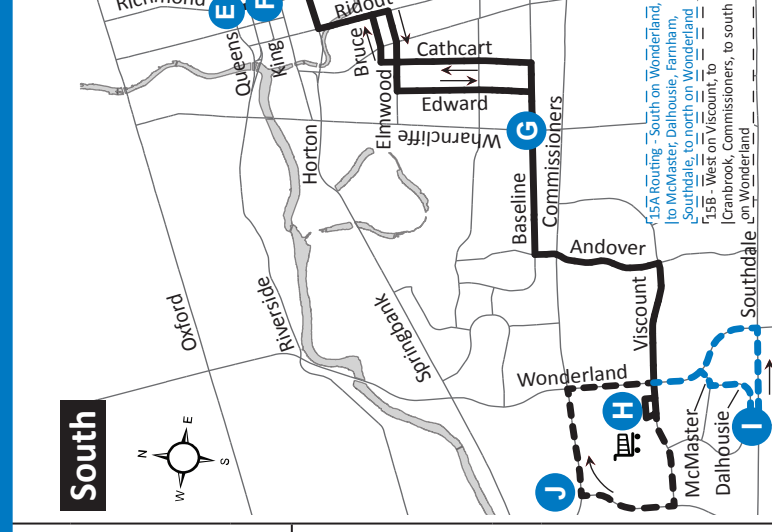

15 HURON HEIGHTS - WESTMOUNT MALL

Map Legend: A Timepoint, Shopping Centre, Route Direction. Effective: April 19th, 2020

519-451-1347
www.londontransit.ca

15 HURON HEIGHTS - WESTMOUNT MALL

Map Legend: A Timepoint, Shopping Centre, Route Direction. Effective: April 19th, 2020

LEGEND	
+	Route Change
*	Bus into Garage