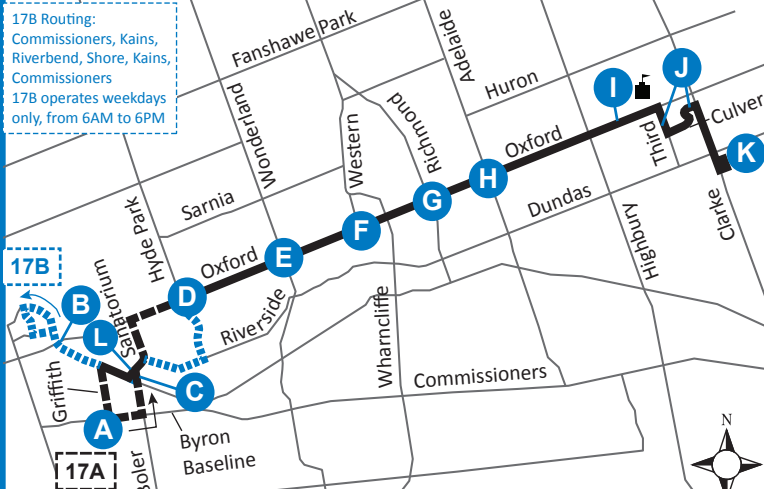

17 ARGYLE MALL - BYRON/RIVERBEND

Map Legend Effective: April 19th, 2020

A Timepoint **H** Hospital **17B** Service Notes **L** Shopping Centre **17A** College/ University **K** Route Direction

519-451-1347
www.londontransit.ca

LEGEND	
*	Bus into Garage
+	Route Change