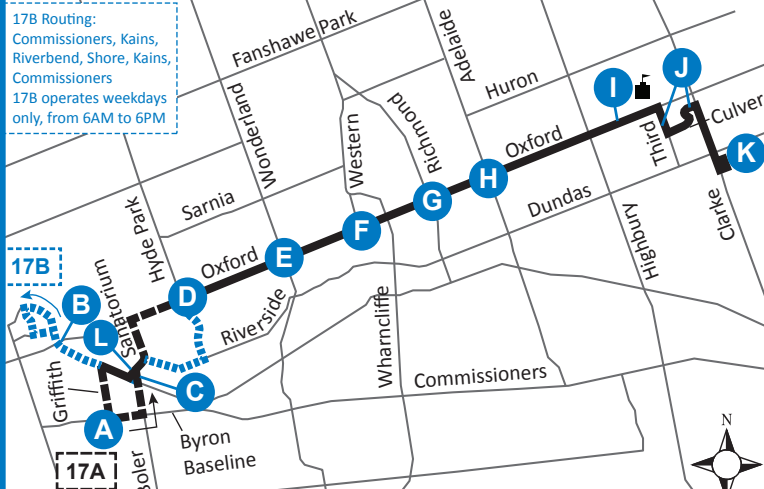

17 ARGYLE MALL - BYRON/RIVERBEND

Map Legend Effective: April 19th, 2020

A Timepoint **H** Hospital **17B** Service Notes **L** Shopping Centre **17A** College/ University **K** Route Direction

519-451-1347
www.londontransit.ca

LEGEND	
*	Bus into Garage
+	Route Change