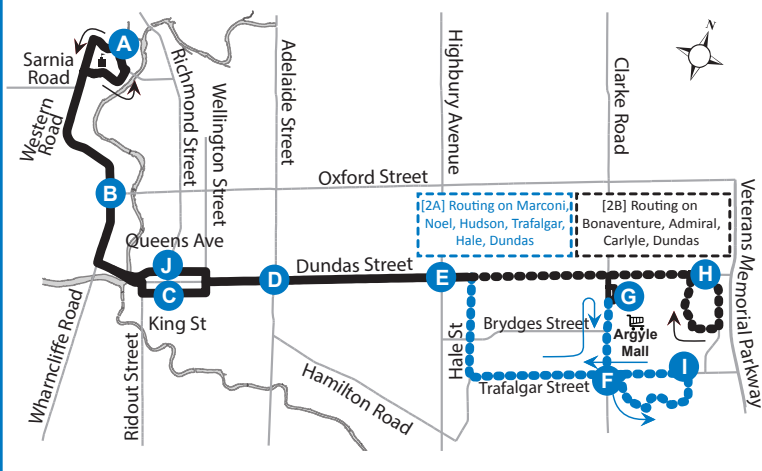

Map Legend		Effective: April 19th, 2020	
A Timepoint	Shopping Centre	Route Direction	
University	2A Service Notes	2B Service Notes	

Map Legend		Effective: April 19th, 2020	
A Timepoint	Shopping Centre	Route Direction	
University	2A Service Notes	2B Service Notes	