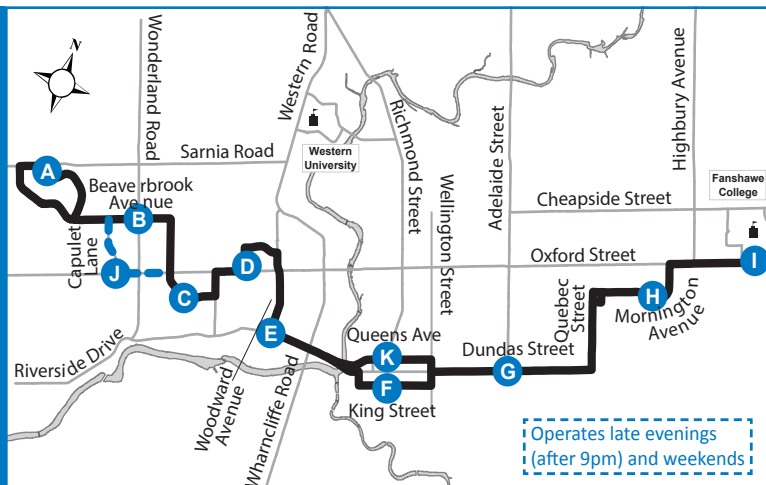

**20 FANSHAWE COLLEGE - BEAVERBROOK**

Operates late evenings (after 9pm) and weekends

Map Legend		Effective: April 19th, 2020	
<b>A</b>	Timepoint		Shopping Centre
	Route Direction		College/University

519-451-1347  
www.londontransit.ca

LEGEND			
*	Bus into Garage	+	Route Change