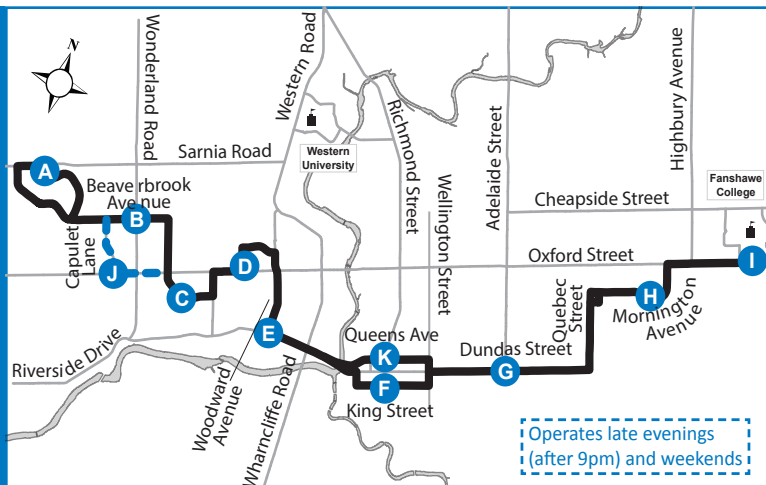

**20 FANSHAWE COLLEGE - BEAVERBROOK**

Operates late evenings (after 9pm) and weekends

Map Legend		Effective: April 19th, 2020	
<b>A</b>	Timepoint		Shopping Centre
	Route Direction		College/University

519-451-1347  
www.londontransit.ca

LEGEND			
*	Bus into Garage	+	Route Change