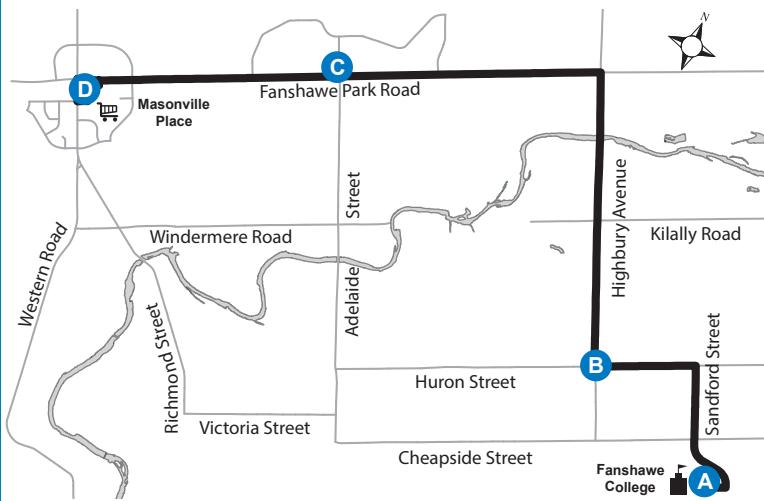

**25 FANSHAWE COLLEGE-
MASONVILLE PLACE**

Map Legend

A Timepoint Shopping Centre College/ University

Effective: April 19th, 2020

519-451-1347
www.londontransit.ca

ROUTE 25 - MONDAY TO FRIDAY

NORTHBOUND				SOUTHBOUND			
Fanshawe College	Huron & Highbury	Fanshawe Park at Adelaide	Masonville Place	Masonville Place	Fanshawe Park at Adelaide	Huron & Highbury	Fanshawe College
A	B	C	D	D	C	B	A
LVS			ARR	LVS			ARR
6:24	6:31	6:40	6:45	6:45	6:48	6:56	7:01
7:10	7:17	7:26	7:31	7:36	7:39	7:47	7:52
8:01	8:08	8:18	8:23	8:27	8:31	8:39	8:44
8:25	8:32	8:42	8:47	8:54	8:58	9:06	9:11
8:52	8:59	9:09	9:14	9:21	9:25	9:33	9:38
9:18	9:25	9:35	9:40	9:46	9:50	9:58	10:03
9:47	9:54	10:04	10:10	10:16	10:21	10:30	10:35
10:12	10:19	10:27	10:33	10:41	10:46	10:55	11:00
10:42	10:49	10:57	11:03	11:11	11:16	11:25	11:30
11:09	11:16	11:24	11:30	11:35	11:40	11:49	11:54
11:39	11:46	11:54	12:00	12:01	12:07	12:17	12:22
12:04	12:11	12:20	12:26	12:31	12:37	12:47	12:52
12:29	12:36	12:45	12:51	12:56	1:02	1:12	1:17
12:59	1:06	1:15	1:21	1:26	1:32	1:42	1:47
1:24	1:31	1:40	1:46	1:52	1:58	2:07	2:13
1:54	2:01	2:11	2:17	2:21	2:28	2:37	2:43
2:19	2:27	2:37	2:43	2:51	2:58	3:07	3:13
2:49	2:57	3:07	3:13	3:21	3:28	3:37	3:43
3:19	3:27	3:37	3:43	3:51	3:58	4:07	4:13
3:49	3:57	4:07	4:13	4:21	4:28	4:37	4:43
4:19	4:27	4:37	4:43	4:51	4:58	5:07	5:13
4:49	4:57	5:07	5:13	5:21	5:28	5:37	5:43
5:19	5:27	5:37	5:43	5:51	5:58	6:07	6:13
5:49	5:57	6:07	6:12	6:21	6:28	6:37	6:43
6:19	6:26	6:37	6:42	6:51	6:58	7:07	7:13
6:49	6:56	7:07	7:12	7:15	7:22	7:31	7:37*
7:19	7:26	7:37	7:42	7:46	7:53	8:02	8:08
8:14	8:21	8:32	8:37	8:42	8:49	8:58	9:03
9:09	9:15	9:25	9:30	9:36	9:40	9:48	9:53
9:59	10:05	10:15	10:20	10:26	10:30	10:38	10:43
10:49	10:55	11:05	11:10	11:13	11:17	11:25	11:30*