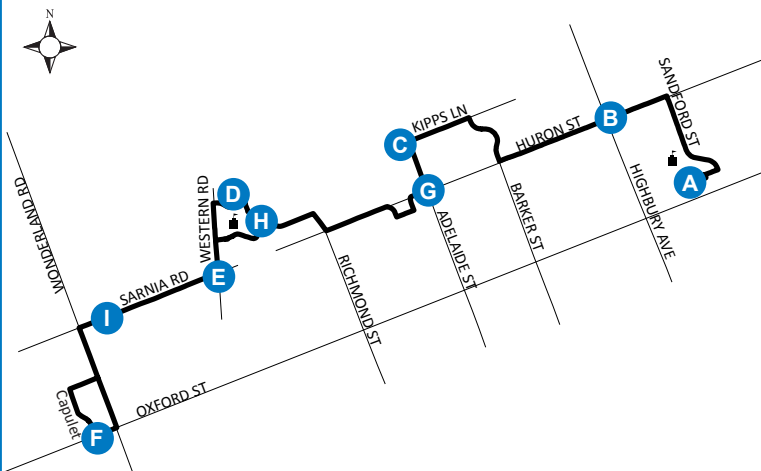

### Map Legend

<b>A</b>	Timepoint	→	Route Direction		College
----------	-----------	---	-----------------	--	---------

Effective: April 19th, 2020

**519-451-1347**  
www.londontransit.ca

## ROUTE 27 - MONDAY TO FRIDAY

**ROUTE 27 - SUNDAY/HOLIDAY**

WESTBOUND						EASTBOUND					
Fanshawe College	Huron at Highbury	Kipps Lane at Adelaide	Natural Science	Sarnia at Western	Capulet at Oxford	Sarnia at Rippleton	Lambton at University	Adelaide at Huron	Kipps at Adelaide	Huron at Highbury	Fanshawe College
A	B	C	D	E	F	I	H	G	C	B	A
LVS					LVS						ARR
-	-	-	-	-	-	8:35	8:42	8:50	8:52	8:59	9:05
8:28	8:35	8:42	8:53	8:58	9:11	9:18	9:25	9:33	9:35	9:42	9:48
9:11	9:18	9:25	9:36	9:41	9:54	10:01	10:08	10:16	10:18	10:25	10:31
9:54	10:01	10:08	10:19	10:24	10:37	10:44	10:51	10:59	11:01	11:08	11:14
10:37	10:44	10:51	11:02	11:07	11:20	11:27	11:34	11:42	11:44	11:54	12:00
11:20	11:27	11:34	11:45	11:50	12:01	12:10	12:17	12:26	12:28	12:38	12:44
12:05	12:13	12:22	12:35	12:40	12:50	12:59	1:06	1:15	1:17	1:27	1:33
12:47	12:55	1:04	1:17	1:22	1:34	1:43	1:50	1:59	2:01	2:11	2:17
1:40	1:48	1:57	2:10	2:15	2:38	2:47	2:54	3:03	3:05	3:15	3:21
2:30	2:38	2:47	3:00	3:05	3:18	3:27	3:34	3:43	3:45	3:55	4:01
3:23	3:31	3:40	3:53	3:58	4:10	4:19	4:26	4:35	4:37	4:45	4:51
4:05	4:13	4:22	4:35	4:40	4:55	5:04	5:11	5:19	5:21	5:29	5:35
4:55	5:02	5:10	5:22	5:27	5:38	5:46	5:53	6:01	6:03	6:11	6:17
5:40	5:47	5:55	6:07	6:12	6:22	6:30	6:37	6:45	6:47	6:55	7:01
6:20	6:27	6:35	6:47	6:52	7:05	7:13	7:20	7:28	7:30	7:38	7:44*
7:05	7:12	7:20	7:32	7:37	7:50	7:58	8:05	8:13	8:15	8:23	8:29*