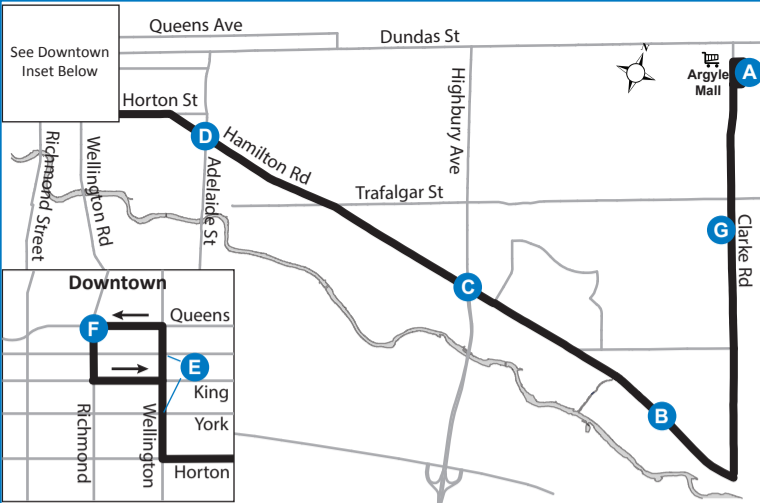

DOWNTOWN - ARGYLE MALL

3

Map Legend

A Timepoint Shopping Centre Route Direction

Effective: April 19th, 2020

519-451-1347
www.londontransit.ca

ROUTE 3 - MONDAY TO FRIDAY

WESTBOUND

DOWNTOWN - ARGYLE MALL

3

Map Legend

- A** Timepoint
- Shopping Centre
- Route Direction

Effective: April 12th, 2020

519-451-1347
www.londontransit.ca

ROUTE 3 - SATURDAY

WESTBOUND

ROUTE 3 - SUNDAY/HOLIDAY

WESTBOUND

EASTBOUND

Argyle Mall	Hamilton at River Run	Hamilton at Highbury	Hamilton at Adelaide	Wellington at Dundas	Richmond at Queens	Wellington at York	Hamilton at Adelaide	Hamilton at Highbury	Clakre at Charterhouse	Argyle Mall
A	B	C	D	E	F	E	D	C	G	A
LVS										ARR
8:49	8:58	9:03	9:11	9:16	9:19	9:22	9:27	9:34	9:42	9:46+
9:36	9:45	9:50	9:58	10:03	10:06	10:09	10:14	10:21	10:29	10:33+
10:23	10:32	10:37	10:45	10:50	10:53	10:56	11:01	11:08	11:16	11:20+
11:10	11:19	11:24	11:32	11:37	11:40	11:43	11:48	11:55	12:03	12:08+
11:56	12:06	12:11	12:19	12:24	12:27	12:30	12:35	12:42	12:51	12:56+
12:43	12:53	12:58	1:06	1:11	1:14	1:17	1:22	1:29	1:38	1:43+
1:30	1:40	1:45	1:53	1:58	2:01	2:04	2:09	2:16	2:25	2:30+
2:17	2:27	2:32	2:40	2:45	2:48	2:51	2:56	3:03	3:12	3:17+
3:04	3:14	3:19	3:27	3:32	3:35	3:38	3:43	3:50	3:59	4:04+
3:51	4:01	4:06	4:14	4:19	4:22	4:25	4:30	4:37	4:46	4:51+
4:39	4:49	4:54	5:02	5:07	5:09	5:12	5:17	5:24	5:33	5:37+
5:28	5:37	5:41	5:49	5:54	5:56	5:59	6:04	6:11	6:20	6:24
6:15	6:24	6:28	6:36	6:41	6:43	6:46	6:51	6:58	7:07	7:11+
7:22	7:31	7:35	7:43	7:48	7:50	7:53	7:58	8:05	8:14	8:18+
8:22	8:31	8:35	8:43	8:48	8:50	8:53	8:58	9:05	9:14	9:18+
9:22	9:31	9:35	9:43	9:48	9:50	9:53	9:58	10:05	10:13	10:16+