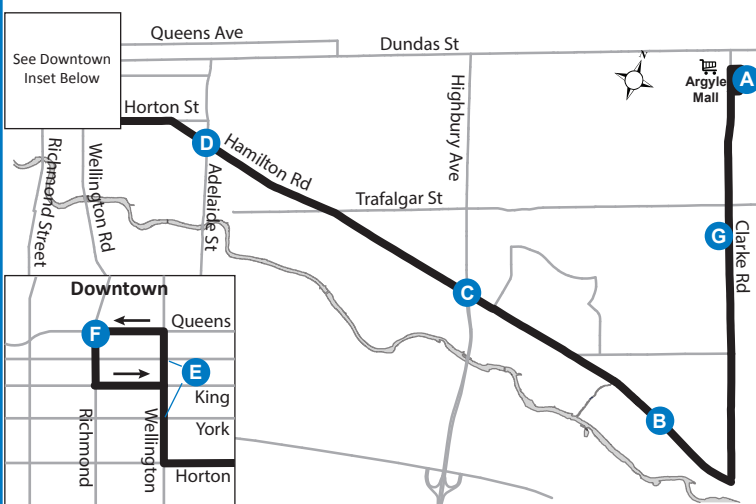

DOWNTOWN - ARGYLE MALL

3

Map Legend

A Timepoint Shopping Centre Route Direction

Effective: April 19th, 2020

519-451-1347
www.londontransit.ca

ROUTE 3 - MONDAY TO FRIDAY

WESTBOUND

DOWNTOWN - ARGYLE MALL

3

Map Legend

- A** Timepoint
- Shopping Centre
- Route Direction

Effective: April 12th, 2020

519-451-1347
www.londontransit.ca

ROUTE 3 - SATURDAY

WESTBOUND

ROUTE 3 - SUNDAY/HOLIDAY

WESTBOUND

EASTBOUND

Argyle Mall	Hamilton at River Run	Hamilton at Highbury	Hamilton at Adelaide	Wellington at Dundas	Richmond at Queens	Wellington at York	Hamilton at Adelaide	Hamilton at Highbury	Clakre at Charterhouse	Argyle Mall
A	B	C	D	E	F	E	D	C	G	A
LVS										ARR
8:49	8:58	9:03	9:11	9:16	9:19	9:22	9:27	9:34	9:42	9:46+
9:36	9:45	9:50	9:58	10:03	10:06	10:09	10:14	10:21	10:29	10:33+
10:23	10:32	10:37	10:45	10:50	10:53	10:56	11:01	11:08	11:16	11:20+
11:10	11:19	11:24	11:32	11:37	11:40	11:43	11:48	11:55	12:03	12:08+
11:56	12:06	12:11	12:19	12:24	12:27	12:30	12:35	12:42	12:51	12:56+
12:43	12:53	12:58	1:06	1:11	1:14	1:17	1:22	1:29	1:38	1:43+
1:30	1:40	1:45	1:53	1:58	2:01	2:04	2:09	2:16	2:25	2:30+
2:17	2:27	2:32	2:40	2:45	2:48	2:51	2:56	3:03	3:12	3:17+
3:04	3:14	3:19	3:27	3:32	3:35	3:38	3:43	3:50	3:59	4:04+
3:51	4:01	4:06	4:14	4:19	4:22	4:25	4:30	4:37	4:46	4:51+
4:39	4:49	4:54	5:02	5:07	5:09	5:12	5:17	5:24	5:33	5:37+
5:28	5:37	5:41	5:49	5:54	5:56	5:59	6:04	6:11	6:20	6:24
6:15	6:24	6:28	6:36	6:41	6:43	6:46	6:51	6:58	7:07	7:11+
7:22	7:31	7:35	7:43	7:48	7:50	7:53	7:58	8:05	8:14	8:18+
8:22	8:31	8:35	8:43	8:48	8:50	8:53	8:58	9:05	9:14	9:18+
9:22	9:31	9:35	9:43	9:48	9:50	9:53	9:58	10:05	10:13	10:16+