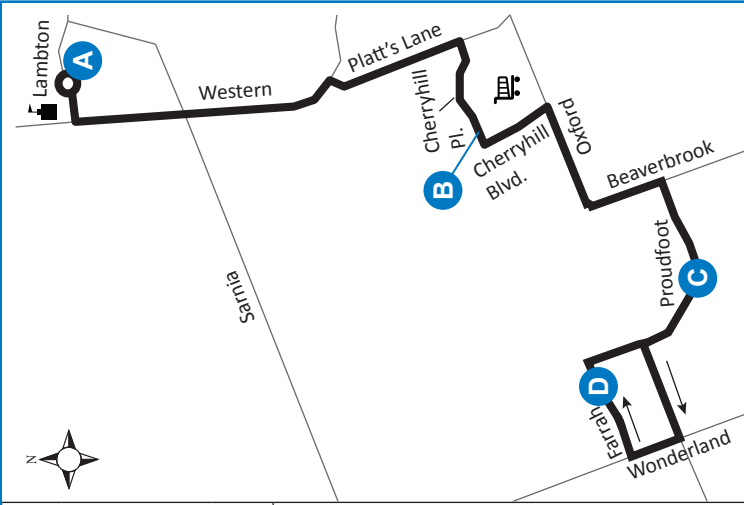

ALUMNI HALL - 33 PROUDFOOT

Map Legend

A	Timepoint	→	Route Direction		Shopping Centre
	University		Service Notes		

Effective: April 19th, 2020

519-451-1347
www.londontransit.ca

ROUTE 33 - MONDAY - FRIDAY

WESTBOUND			EASTBOUND			
Alumni Hall	Proudfoot at Forest Hills	Farrah at Proudfoot	Farrah at Proudfoot	Proudfoot at Forest Hills	Cherryhill at Cherryhill Pl.	Alumni Hall
A	C	D	D	C	B	A
LVS		ARR	LVS			ARR
-	-	7:00	7:00	7:02	7:08	7:17
-	-	7:13	7:13	7:15	7:21	7:30
-	-	7:26	7:26	7:28	7:34	7:43
7:19	7:33	7:38	7:39	7:41	7:47	7:56
7:32	7:46	7:51	7:52	7:54	8:00	8:09
7:45	7:59	8:04	8:05	8:07	8:13	8:22
7:58	8:12	8:17	8:18	8:20	8:26	8:35
8:11	8:25	8:30	8:31	8:33	8:39	8:48
8:24	8:38	8:43	8:44	8:46	8:52	9:01
8:37	8:51	8:56	8:57	8:59	9:05	9:14
8:50	9:04	9:09	9:10	9:12	9:17	9:25
9:03	9:16	9:21	9:23	9:25	9:30	9:38
9:16	9:29	9:34	9:36	9:38	9:43	9:51
9:27	9:40	9:45	9:49	9:51	9:56	10:04
9:40	9:53	9:58	10:02	10:04	10:09	10:17
9:53	10:06	10:11	10:15	10:17	10:22	10:30
10:06	10:19	10:24	10:28	10:30	10:35	10:43
10:19	10:32	10:37	10:41	10:43	10:48	10:56
10:32	10:45	10:50	10:54	10:56	11:01	11:09
10:45	10:58	11:03	11:07	11:09	11:14	11:22
10:58	11:11	11:16	11:20	11:22	11:27	11:35
11:11	11:24	11:29	11:33	11:35	11:40	11:48
11:24	11:37	11:42	11:46	11:48	11:53	12:01
11:37	11:50	11:55	11:59	12:01	12:06	12:14
11:50	12:03	12:08	12:14	12:16	12:21	12:29
12:03	12:18	12:23	12:27	12:29	12:34	12:42
12:16	12:31	12:36	12:40	12:42	12:47	12:55

LEGEND

*	Bus into Garage	+	Route Change
---	-----------------	---	--------------

SPECIAL NOTE:

Route 33 operates on weekdays only, excluding holidays.