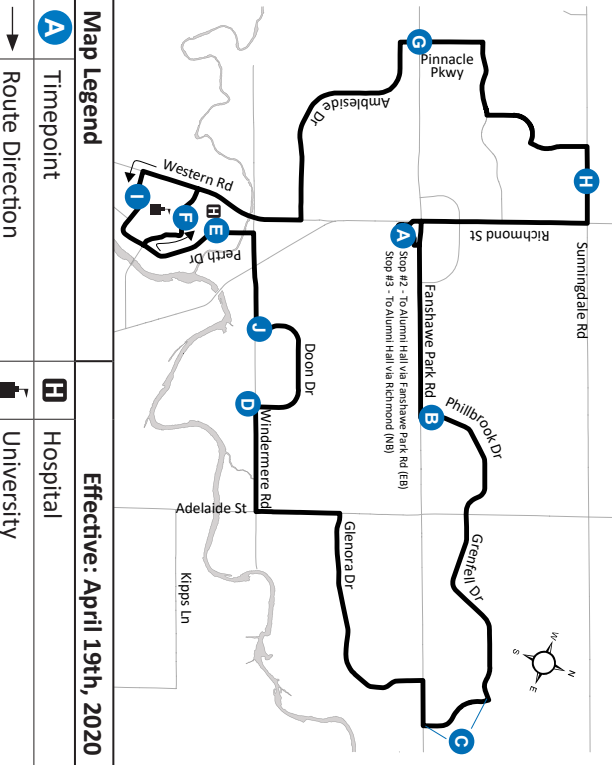

34 MASONVILLE PLACE - ALUMNI HALL/ NATURAL SCIENCE

519-451-1347
www.londontransit.ca