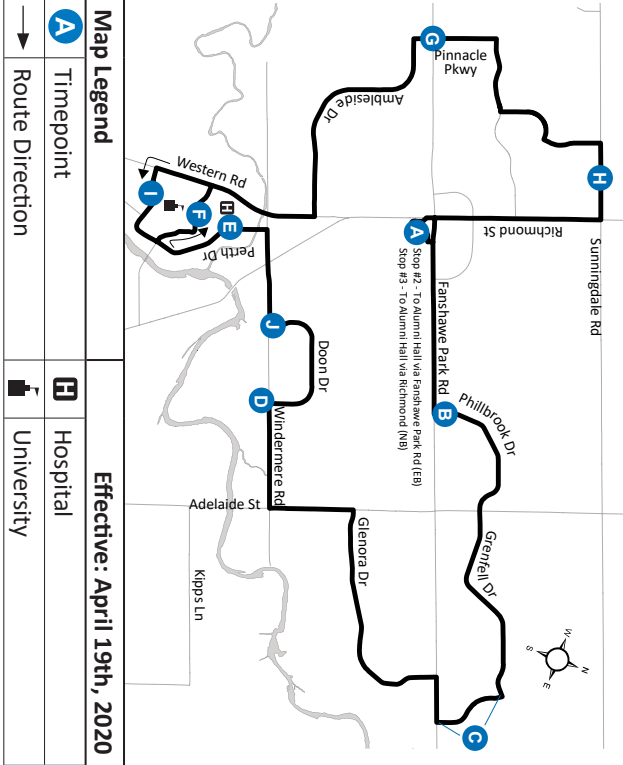

34 MASONVILLE PLACE - ALUMNI HALL/ NATURAL SCIENCE

519-451-1347
www.londontransit.ca

ROUTE 34 - MONDAY TO FRIDAY

CLOCKWISE								COUNTER-CLOCKWISE									
Masonville Place	Phillbrook at Donnybrook	Stackhouse at Fanshawe	Windermere at Doon	University Hospital	Natural Science	Pinnacle Parkway at Fanshawe	Sunningdale at Village Walk	Masonville Place	Masonville Place	Sunningdale at Village Walk	Pinnacle Parkway at Fanshawe	Alumni Hall	University Hospital	Doon at Windermere	Grenfell at Stackhouse	Fanshawe at Phillbrook	Masonville Place
A	B	C	D	E	F	G	H	A	A	H	G	I	E	J	C	B	A
LVS				LVS				ARR	LVS			LVS					ARR
-	-	-	-	-	-	-	-	-	6:00	6:03	6:10	6:21	6:24	6:27	6:36	6:43	6:47+
6:00	6:04	6:10	6:16	6:24	6:27	6:33	6:40	6:45+	-	-	-	-	-	-	-	-	-
-	-	-	-	-	-	-	-	-	8:05	8:08	8:15	8:26	8:29	8:32	8:41	8:48	8:52
8:00	8:04	8:10	8:16	8:24	8:27	8:33	8:40	8:45	9:00	9:03	9:10	9:21	9:24	9:27	9:36	9:43	9:47
9:00	9:04	9:10	9:16	9:24	9:27	9:33	9:40	9:45	10:00	10:04	10:11	10:22	10:25	10:28	10:38	10:45	10:50
9:50	9:54	10:00	10:07	10:16	10:19	10:26	10:33	10:39	10:45	10:49	10:56	11:07	11:10	11:13	11:23	11:30	11:35
10:30	10:35	10:42	10:49	10:58	11:01	11:08	11:15	11:21	11:30	11:34	11:41	11:52	11:55	11:58	12:08	12:15	12:20
11:10	11:15	11:22	11:29	11:38	11:41	11:48	11:55	12:01	12:10	12:14	12:21	12:33	12:36	12:39	12:49	12:56	1:01
11:50	11:55	12:02	12:09	12:18	12:21	12:28	12:35	12:41	12:50	12:54	1:01	1:13	1:16	1:19	1:29	1:36	1:41
12:30	12:35	12:42	12:49	12:58	1:01	1:08	1:15	1:21	1:30	1:34	1:41	1:53	1:56	1:59	2:09	2:16	2:21
1:10	1:15	1:22	1:29	1:38	1:41	1:48	1:55	2:01	2:10	2:14	2:21	2:33	2:36	2:39	2:49	2:56	3:01
1:50	1:55	2:02	2:09	2:18	2:21	2:28	2:35	2:41	2:50	2:54	3:01	3:13	3:16	3:19	3:29	3:36	3:41
2:35	2:42	2:49	2:56	3:05	3:08	3:15	3:22	3:28	3:40	3:44	3:51	4:03	4:06	4:09	4:19	4:26	4:31
3:20	3:27	3:34	3:41	3:50	3:53	4:00	4:07	4:13	4:25	4:29	4:36	4:48	4:51	4:54	5:04	5:11	5:16
4:05	4:12	4:19	4:26	4:35	4:38	4:45	4:52	4:58	5:10	5:14	5:21	5:33	5:36	5:39	5:49	5:56	6:01
4:50	4:57	5:04	5:11	5:20	5:23	5:30	5:37	5:43	5:55	5:59	6:06	6:17	6:20	6:23	6:32	6:39	6:44*
5:30	5:37	5:44	5:51	6:00	6:03	6:11	6:18	6:23	6:30	6:33	6:40	6:51	6:54	6:57	7:06	7:13	7:18
6:15	6:23	6:31	6:38	6:47	6:50	6:58	7:05	7:10	7:20	7:23	7:30	7:41	7:44	7:47	7:56	8:03	8:08
7:25	7:33	7:41	7:48	7:57	8:00	8:08	8:15	8:20	8:25	8:28	8:35	8:46	8:49	8:52	9:01	9:07	9:11
8:15	8:23	8:31	8:38	8:47	8:50	8:58	9:05	9:09	9:20	9:23	9:30	9:40	9:43	9:46	9:55	10:01	10:05
9:15	9:20	9:27	9:33	9:41	9:44	9:50	9:57	10:01	10:15	10:18	10:25	10:35	10:38	10:41	10:50	10:56	11:00*
10:05	10:10	10:17	10:23	10:31	10:34	10:40	10:47	10:51*	To Garage								

LEGEND	
*	Bus into Garage
+	Route Change