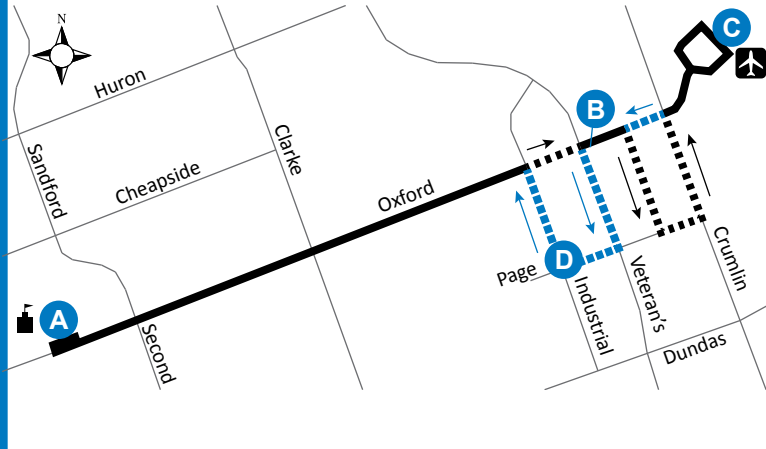

FANSHAWE COLLEGE - LONDON AIRPORT

36

Map Legend

	Timepoint		Shopping Centre		College/ University
	Airport	36	Service Notes		Route Direction

Effective: April 19th, 2020

519-451-1347
www.londontransit.ca

ROUTE 36 - MONDAY-FRIDAY

EASTBOUND			WESTBOUND	
Fanshawe College Stop #3	Oxford at Veterans Parkway	London Airport	Page at Industrial	Fanshawe College Stop #3
A	B	C	D	A
LVS				ARR
6:14	6:20	6:25	6:30	6:36
6:37	6:43	6:48	6:53	6:59
6:51	6:57	7:01	7:06	7:15
7:07	7:13	7:17	7:22	7:31
7:37	7:43	7:47	7:52	8:01
8:07	8:13	8:17	8:22	8:31
8:37	8:43	8:47	8:52	9:01
9:07	9:13	9:17	9:22	9:31
9:37	9:43	9:47	9:52	10:01

SERVICE NOTE:

Route 36 operates on weekdays only, excluding holidays.