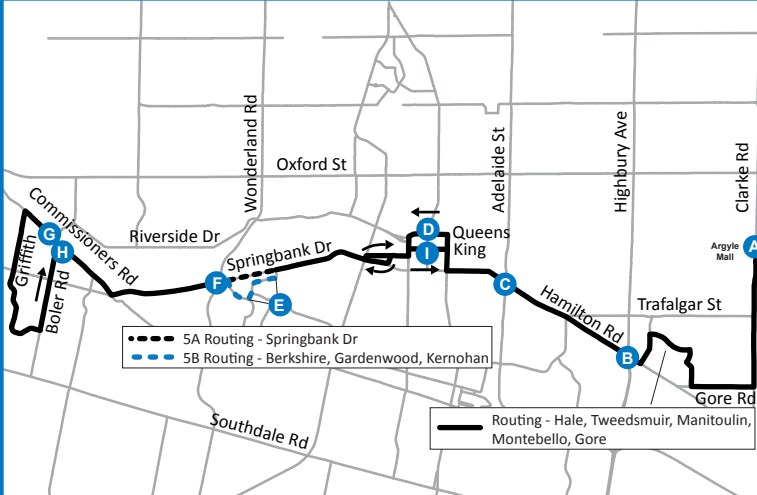

5 BYRON - ARGYLE MALL

Map Legend

A	Timepoint		Shopping Centre		College/ University
H	Hospital		Limited Service		Route Direction

Effective: April 19th, 2020

519-451-1347
www.londontransit.ca

ROUTE 5 - MONDAY TO FRIDAY