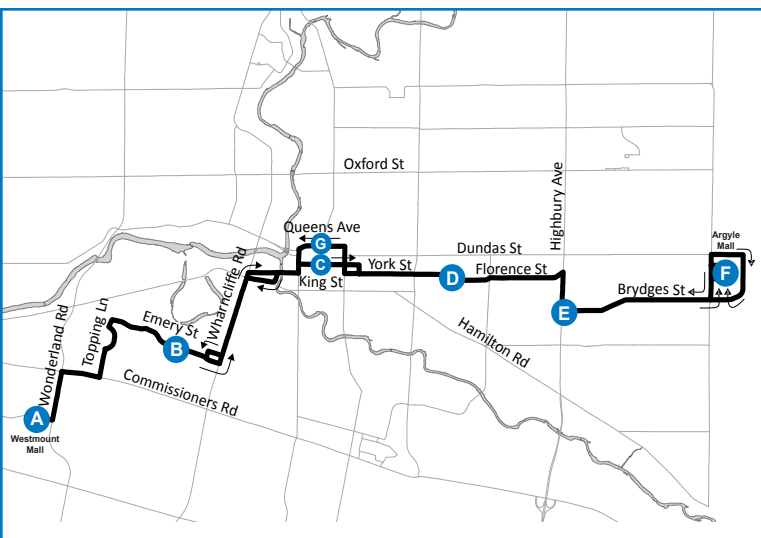

WESTMOUNT MALL - ARGYLE MALL

7

Map Legend **Effective: April 19th, 2020**

A Timepoint
 H Hospital
 → Route Direction
 U University

519-451-1347
www.londontransit.ca
 london transit

ROUTE 7 - MONDAY TO FRIDAY												
EASTBOUND						WESTBOUND						
Westmount Mall	Emery at Phyllis	King at Richmond	York at Rectory	Brydges at Highbury	Argyle Mall	Argyle Mall	Argyle Mall	Brydges at Highbury	York at Rectory	Queens at Richmond	Emery at Phyllis	Westmount Mall
A	B	C	D	E	F	F	F	E	D	G	B	A
LVS		LVS			LVS	ARR	LVS			LVS		ARR
-	-	-	-	-	-	-	6:04	6:11	6:16	6:30	6:39	6:48
6:06	6:15	6:30	6:37	6:42	6:48	6:53	7:06	7:13	7:18	7:25	7:34	7:43
6:56	7:05	7:13	7:20	7:25	7:31	7:36	7:48	7:55	8:00	8:09	8:19	8:28
-	-	-	-	-	-	-	8:18	8:25	8:30	8:39	8:49	8:58
7:45	7:54	8:05	8:13	8:19	8:25	8:31	8:43	8:50	8:55	9:04	9:14	9:23
8:23	8:34	8:45	8:53	8:59	9:05	9:11	9:13	9:20	9:25	9:34	9:44	9:53
8:43	8:54	9:05	9:13	9:19	9:25	9:31	9:43	9:50	9:55	10:04	10:14	10:24
9:08	9:19	9:30	9:38	9:44	9:50	9:56	10:07	10:14	10:20	10:29	10:39	10:49
9:33	9:44	9:55	10:03	10:09	10:15	10:21	10:32	10:39	10:45	10:54	11:04	11:14
10:04	10:14	10:25	10:33	10:39	10:45	10:51	11:02	11:09	11:15	11:24	11:34	11:44
10:34	10:44	10:55	11:03	11:09	11:15	11:21	11:32	11:39	11:45	11:54	12:04	12:15
10:59	11:09	11:20	11:28	11:34	11:40	11:46	11:58	12:05	12:11	12:19	12:29	12:40
11:24	11:34	11:45	11:53	11:59	12:05	12:12	12:23	12:30	12:36	12:44	12:54	1:05
11:53	12:04	12:15	12:24	12:31	12:37	12:44	12:53	1:00	1:06	1:14	1:24	1:35
12:23	12:34	12:45	12:54	1:01	1:07	1:14	1:23	1:30	1:36	1:44	1:54	2:05
12:53	1:04	1:15	1:24	1:31	1:37	1:44	1:53	2:00	2:06	2:14	2:24	2:34
1:18	1:29	1:40	1:49	1:56	2:02	2:09	2:23	2:30	2:36	2:44	2:54	3:04
1:48	1:59	2:10	2:18	2:25	2:32	2:39	2:53	3:00	3:06	3:14	3:24	3:34
2:18	2:29	2:40	2:48	2:55	3:02	3:09	3:23	3:30	3:36	3:44	3:54	4:04
2:48	2:59	3:10	3:18	3:25	3:32	3:39	3:53	4:00	4:06	4:14	4:24	4:34
3:18	3:29	3:40	3:48	3:55	4:02	4:09	4:23	4:30	4:36	4:44	4:54	5:04
3:48	3:59	4:10	4:18	4:25	4:32	4:39	4:53	5:00	5:06	5:14	5:24	5:34
4:18	4:29	4:40	4:48	4:55	5:02	5:09	5:23	5:30	5:36	5:44	5:54	6:04
4:48	4:59	5:10	5:18	5:25	5:32	5:39	5:52	5:59	6:05	6:14	6:24	6:34
5:18	5:29	5:40	5:48	5:55	6:02	6:08	6:22	6:29	6:35	6:44	6:54	7:04
5:44	5:55	6:05	6:13	6:19	6:26	6:32	6:47	6:54	7:00	7:09	7:19	7:29
6:15	6:25	6:35	6:43	6:49	6:56	7:02	7:12	7:19	7:25	7:34	7:44	7:54
6:45	6:55	7:05	7:13	7:19	7:26	7:32	7:42	7:49	7:55	8:04	8:14	8:24
7:15	7:25	7:35	7:43	7:49	7:56	8:02	8:07	8:14	8:20	8:29	8:39	8:49
7:40	7:50	8:00	8:08	8:14	8:21	8:27	8:29	8:36	8:42	8:51	9:01	9:10
8:10	8:20	8:30	8:38	8:44	8:51	8:57	9:03	9:09	9:14	9:21	9:30	9:39
8:41	8:51	9:00	9:08	9:13	9:19	9:25	9:33	9:39	9:44	9:51	10:00	10:09
9:12	9:21	9:30	9:38	9:43	9:49	9:55	10:03	10:09	10:14	10:21	10:30	10:39
9:40	9:49	9:58	10:06	10:11	10:17	10:23	10:33	10:39	10:44	10:51	11:00	11:09
10:12	10:21	10:30	10:38	10:43	10:49	10:55	11:03	11:09	11:14	11:21	11:30	11:39
10:42	10:51	11:00	11:08	11:13	11:19	11:25	11:33	11:39	11:44	11:51	12:00	12:09
11:12	11:21	11:30	11:38	11:43	11:49	11:55	11:55	12:01	To Garage			
11:42	11:51	12:00	12:08	12:13	12:19	12:25	12:25	12:31	To Garage			