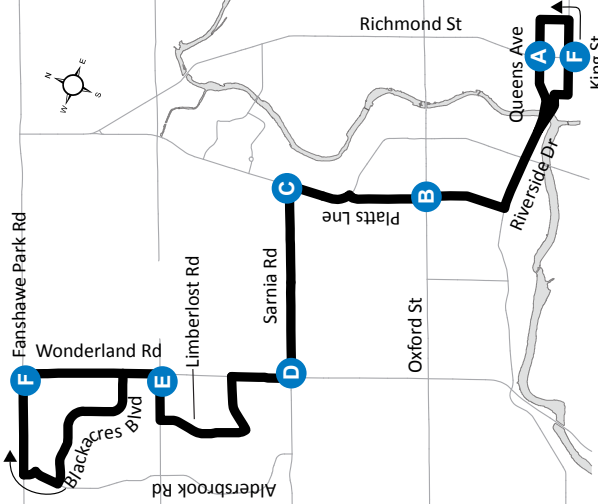

DOWNTOWN - WHITEHILLS

9

Map Legend

A Timepoint → Route Direction **F** College/ University

Effective: April 19th, 2020

519-451-1347
www.londontransit.ca

ROUTE 9 - MONDAY TO FRIDAY

NORTHBOUND