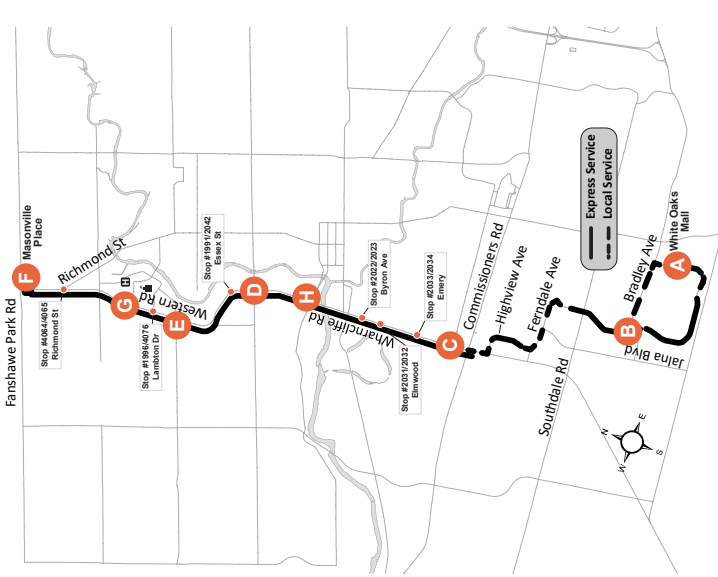

# 93 WHITE OAKS MALL - MASONVILLE PLACE

**Map Legend** Effective: April 19th, 2020

**A** Timepoint **●** Stop Location **■** College/ University

**519-451-1347**  
www.londontransit.ca

## ROUTE 93 - MONDAY TO FRIDAY

### NORTHBOUND

**LEGEND**

*	Bus into Garage	+	Route Change
---	-----------------	---	--------------