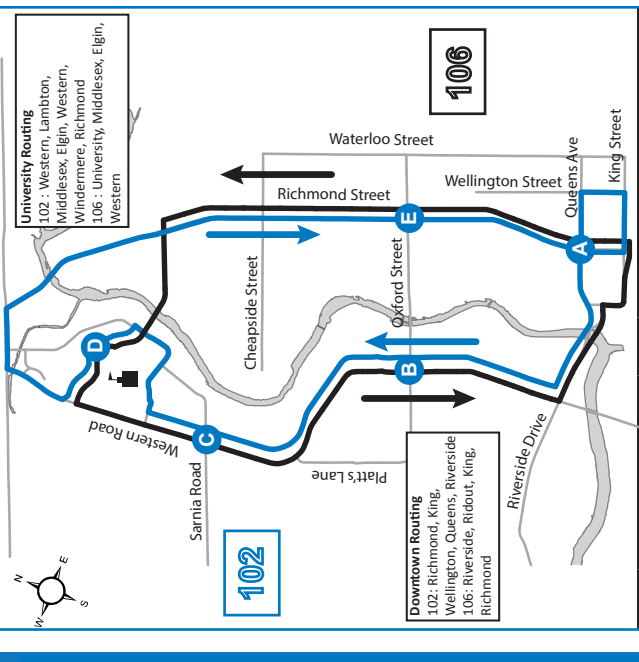

# 102 DOWNTOWN - 106 NATURAL SCIENCE

Effective: September 6th, 2020  
 University  
 102  
 106  
 Timepoint  
 Route Direction

Service Notes

519-451-1347  
 www.londontransit.ca  
 london transit

use realtime.londontransit.ca for up-to-date arrivals