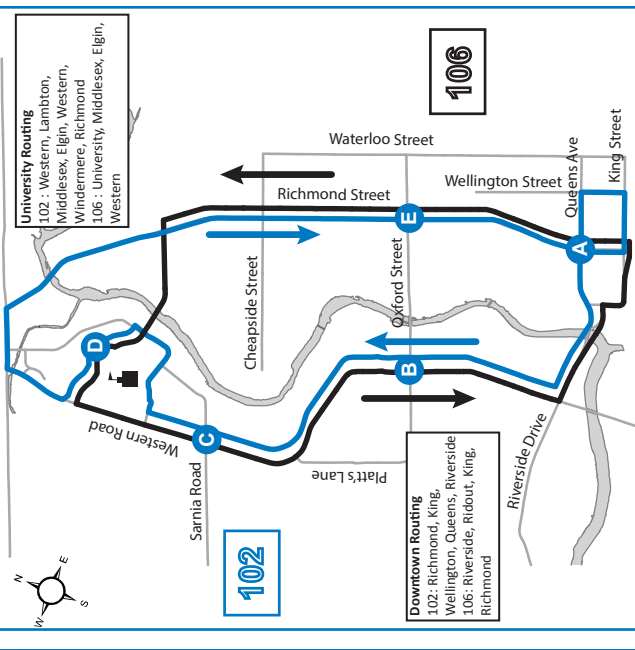

102 DOWNTOWN - 106 NATURAL SCIENCE

Effective: September 6th, 2020

University
102 106
Timepoint
Route Direction

519-451-1347
www.londontransit.ca
london transit

use realtime.londontransit.ca for up-to-date arrivals