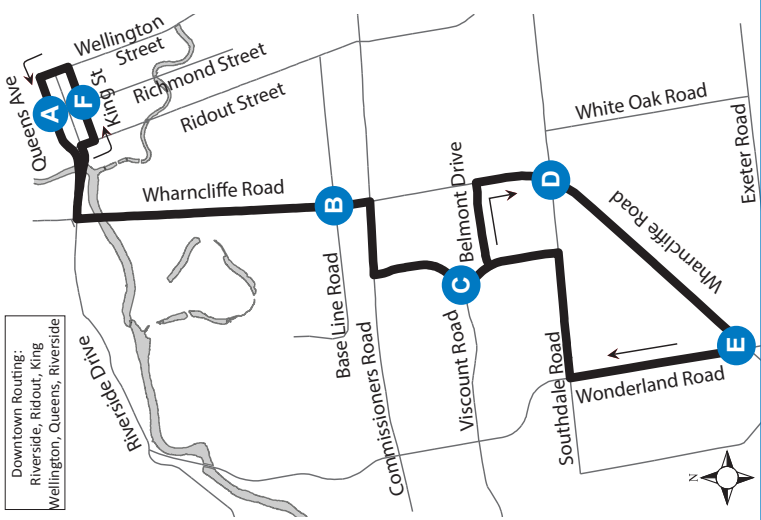

**DOWNTOWN -  
WHARNCLIFFE AT  
WONDERLAND**

**12**

Downtown Routing:  
Riverside, Ridout, King  
Wellington, Queens, Riverside

|                   |           |                                       |                 |
|-------------------|-----------|---------------------------------------|-----------------|
| <b>Map Legend</b> |           | <b>Effective: September 6th, 2020</b> |                 |
| <b>A</b>          | Timepoint | →                                     | Route Direction |