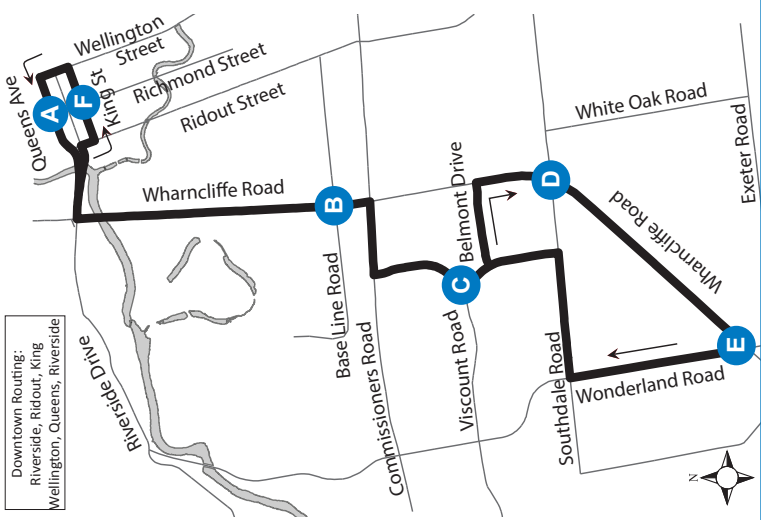

DOWNTOWN - WHARNCLIFFE AT 12 WONDERLAND

Downtown Routing:
Riverside, Ridout, King
Wellington, Queens, Riverside

Map Legend		Effective: September 6th, 2020	
A	Timepoint	→	Route Direction

519-451-1347
www.londontransit.ca
london transit

use realtime.londontransit.ca for up-to-date arrivals

ROUTE 12 - MONDAY TO FRIDAY

SOUTHBOUND					NORTHBOUND				
Queens at Richmond	Wharnclyffe at Base Line	Notre Dame at Viscount	Wharnclyffe at Southdale	Wonderland at Wharnclyffe	Wonderland at Wharnclyffe	Notre Dame at Viscount	Wharnclyffe at Base Line	King at Richmond	Queens at Richmond
A	B	C	D	E	E	C	B	F	A
LVS				ARR	LVS				ARR
-	-	-	-	-	6:02	6:10	6:15	6:23	6:28
6:31	6:39	6:43	6:47	6:51	7:02	7:10	7:15	7:23	7:28
7:28	7:36	7:40	7:44	7:48	8:02	8:10	8:16	8:26	8:31
8:31	8:39	8:43	8:47	8:51	8:52	9:00	9:06	9:16	9:21
9:21	9:29	9:33	9:37	9:41	9:41	9:50	9:56	10:07	10:12
10:12	10:21	10:25	10:30	10:34	10:41	10:50	10:56	11:07	11:12
11:12	11:21	11:25	11:30	11:34	11:41	11:50	11:56	12:07	12:12
12:12	12:21	12:26	12:31	12:35	12:41	12:51	12:58	1:09	1:14
12:42	12:51	12:56	1:01	1:05	1:11	1:21	1:28	1:39	1:44
1:14	1:23	1:28	1:33	1:37	1:41	1:51	1:58	2:09	2:14
1:44	1:53	1:58	2:03	2:07	2:12	2:22	2:28	2:39	2:44
2:14	2:23	2:28	2:32	2:35	2:42	2:52	2:58	3:09	3:14
2:44	2:53	2:58	3:02	3:05	3:12	3:22	3:28	3:39	3:44
3:14	3:23	3:28	3:32	3:35	3:42	3:52	3:58	4:09	4:14
3:44	3:53	3:58	4:02	4:05	4:12	4:22	4:28	4:39	4:44
4:14	4:23	4:28	4:32	4:35	4:42	4:52	4:58	5:09	5:14
4:44	4:53	4:58	5:02	5:05	5:12	5:22	5:28	5:39	5:44
5:14	5:23	5:28	5:32	5:35	5:42	5:52*	To Garage		
5:44	5:53	5:58	6:02	6:05	6:12	6:20	6:26	6:35	6:39
6:39	6:47	6:51	6:55	6:59	7:02	7:10	7:16	7:25	7:29
7:29	7:37	7:41	7:45	7:49	7:52	8:00	8:06	8:15	8:19
8:19	8:27	8:31	8:35	8:39	8:42	8:50	8:56	9:05	9:09
9:09	9:17	9:21	9:25	9:28	9:34	9:40	9:45	9:54	9:59
9:59	10:07	10:11	10:15	10:18	10:34	10:40	10:45	10:54	10:59
10:59	11:07	11:11	11:15	11:18	11:34	11:40	11:45	11:54	12:06
12:06	12:14	12:18	12:22	12:25	12:25	12:31*	To Garage		