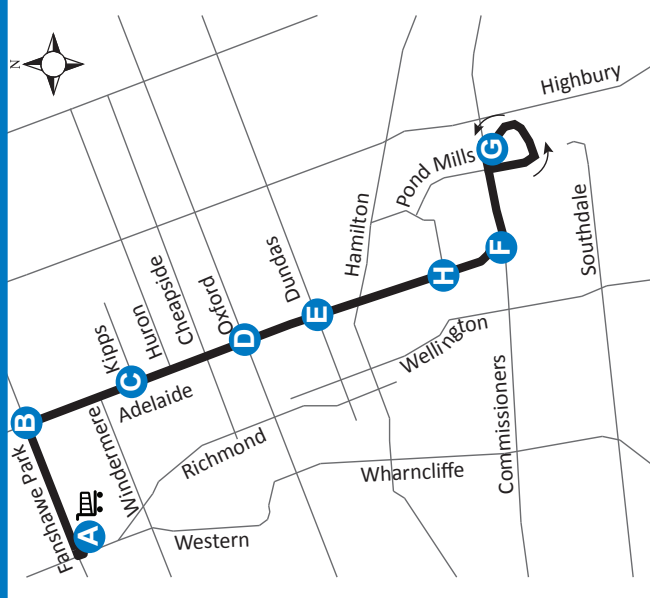

16 MASONVILLE PLACE - POND MILLS

Effective: September 6th, 2020

Map Legend
 A Timepoint
 ↑ Route Direction

519-451-1347
 www.londontransit.ca

london transit

16 MASONVILLE PLACE - POND MILLS

Effective: September 6th, 2020