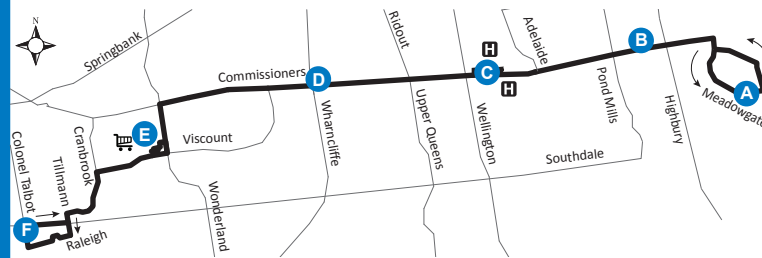

24 Talbot Village - Summerside

Map Legend

A	Timepoint		Shopping Centre		Route Direction
H	Hospital				

Effective: April 26th, 2020

519-451-1347
www.londontransit.ca

24 Talbot Village - Summerside

Map Legend

A	Timepoint		Shopping Centre		Route Direction
H	Hospital				

Effective: April 26th, 2020

519-451-1347
www.londontransit.ca

use realtime.londontransit.ca for up-to-date arrivals

ROUTE 24 - MONDAY TO FRIDAY

ROUTE 24 - SUNDAY

WESTBOUND							EASTBOUND							
Darnley at Meadowgate	Commissioners at Deveron	Commissioners at Deveron	Victoria Hospital Zone A	Commissioners at Wharnclyffe	Westmount Mall	Westmount Mall	Colonel Talbot at Southdale	Westmount Mall	Westmount Mall	Commissioners at Wharnclyffe	Victoria Hospital Zone A	Commissioners at Deveron	Commissioners at Deveron	Darnley at Meadowgate
A	B	B	C	D	F	F	F	F	F	D	C	B	B	A
LVS	ARR	LVS			ARR	LVS		ARR	LVS			ARR	LVS	ARR
-	-	-	-	-	-	-	-	-	-	-	-	-	-	10:04
-	-	9:38	9:44	9:51	9:58	10:00	10:07	10:12	10:12	10:18	10:24	10:31	10:34	10:39
10:04	10:11	10:11	10:17	10:24	10:31	10:35	10:42	10:47	10:47	10:53	10:59	11:06	11:09	11:14
10:39	10:46	10:46	10:52	10:59	11:06	11:10	11:17	11:22	11:22	11:28	11:34	11:41	11:47	11:52
11:14	11:21	11:21	11:27	11:34	11:41	11:49	11:56	12:01	12:01	12:07	12:14	12:22	12:22	12:27
11:52	11:59	11:59	12:06	12:14	12:21	12:21	12:29	12:35	12:41	12:47	12:54	1:02	1:02	1:07
12:27	12:34	12:39	12:46	12:54	1:01	1:01	1:09	1:15	1:21	1:27	1:34	1:42	1:42	1:47
1:07	1:14	1:19	1:26	1:34	1:41	1:41	1:49	1:55	2:01	2:07	2:14	2:22	2:22	2:27
1:47	1:54	1:59	2:06	2:14	2:21	2:21	2:29	2:35	2:41	2:47	2:54	3:02	3:02	3:07
2:27	2:34	2:39	2:46	2:54	3:01	3:01	3:09	3:15	3:21	3:27	3:34	3:42	3:42	3:47
3:07	3:14	3:19	3:26	3:34	3:41	3:41	3:49	3:55	4:01	4:07	4:14	4:22	4:22	4:27
3:47	3:54	3:59	4:06	4:14	4:21	4:21	4:29	4:35	4:41	4:47	4:54	5:02	5:02	5:07
4:27	4:34	4:39	4:46	4:54	5:01	5:01	5:09	5:15	5:17	5:23	5:30	5:38*	To Garage	
5:07*	To Garage													