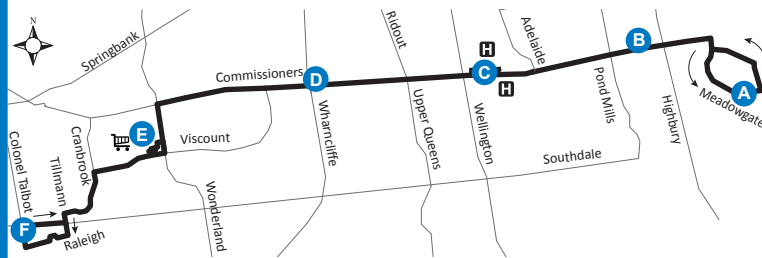

24 Talbot Village - Summerside

Map Legend

A	Timepoint		Shopping Centre		Route Direction
H	Hospital				

Effective: April 26th, 2020

519-451-1347
www.londontransit.ca

24 Talbot Village - Summerside

Map Legend

A	Timepoint		Shopping Centre		Route Direction
H	Hospital				

Effective: April 26th, 2020

519-451-1347
www.londontransit.ca

use realtime.londontransit.ca for up-to-date arrivals

ROUTE 24 - MONDAY TO FRIDAY

ROUTE 24 - SUNDAY

WESTBOUND							EASTBOUND							
Darnley at Meadowgate	Commissioners at Deveron	Commissioners at Deveron	Victoria Hospital Zone A	Commissioners at Wharnclyffe	Westmount Mall	Westmount Mall	Colonel Talbot at Southdale	Westmount Mall	Westmount Mall	Commissioners at Wharnclyffe	Victoria Hospital Zone A	Commissioners at Deveron	Commissioners at Deveron	Darnley at Meadowgate
A	B	B	C	D	F	F	F	F	F	D	C	B	B	A
LVS	ARR	LVS			ARR	LVS		ARR	LVS			ARR	LVS	ARR
-	-	-	-	-	-	-	-	-	-	-	-	-	-	10:04
-	-	9:38	9:44	9:51	9:58	10:00	10:07	10:12	10:12	10:18	10:24	10:31	10:34	10:39
10:04	10:11	10:11	10:17	10:24	10:31	10:35	10:42	10:47	10:47	10:53	10:59	11:06	11:09	11:14
10:39	10:46	10:46	10:52	10:59	11:06	11:10	11:17	11:22	11:22	11:28	11:34	11:41	11:47	11:52
11:14	11:21	11:21	11:27	11:34	11:41	11:49	11:56	12:01	12:01	12:07	12:14	12:22	12:22	12:27
11:52	11:59	11:59	12:06	12:14	12:21	12:21	12:29	12:35	12:41	12:47	12:54	1:02	1:02	1:07
12:27	12:34	12:39	12:46	12:54	1:01	1:01	1:09	1:15	1:21	1:27	1:34	1:42	1:42	1:47
1:07	1:14	1:19	1:26	1:34	1:41	1:41	1:49	1:55	2:01	2:07	2:14	2:22	2:22	2:27
1:47	1:54	1:59	2:06	2:14	2:21	2:21	2:29	2:35	2:41	2:47	2:54	3:02	3:02	3:07
2:27	2:34	2:39	2:46	2:54	3:01	3:01	3:09	3:15	3:21	3:27	3:34	3:42	3:42	3:47
3:07	3:14	3:19	3:26	3:34	3:41	3:41	3:49	3:55	4:01	4:07	4:14	4:22	4:22	4:27
3:47	3:54	3:59	4:06	4:14	4:21	4:21	4:29	4:35	4:41	4:47	4:54	5:02	5:02	5:07
4:27	4:34	4:39	4:46	4:54	5:01	5:01	5:09	5:15	5:17	5:23	5:30	5:38*	To Garage	
5:07*	To Garage													