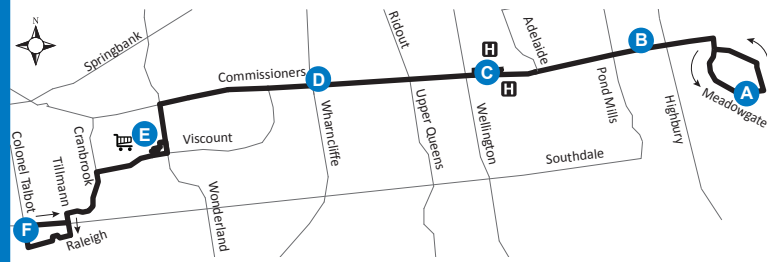

24 Talbot Village - Summerside

519-451-1347
www.londontransit.ca

Map Legend		Effective: April 26th, 2020	
A	Timepoint		Shopping Centre
H	Hospital		Route Direction

24 Talbot Village - Summerside

519-451-1347
www.londontransit.ca