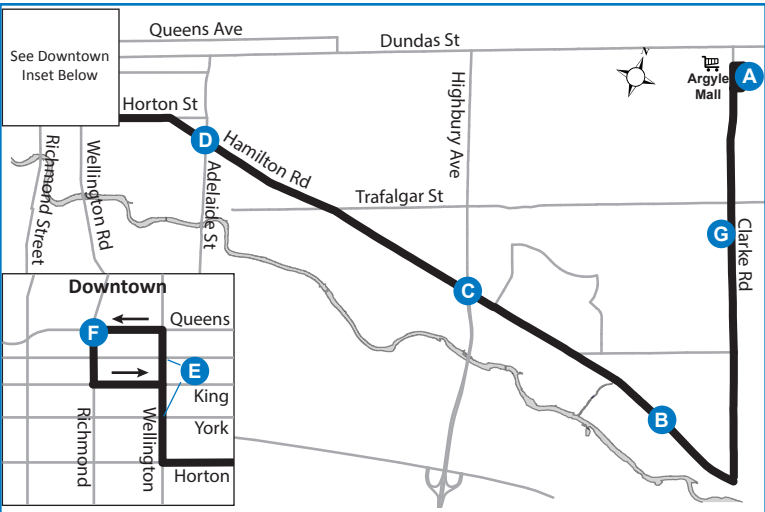

DOWNTOWN - ARGYLE MALL

3

Map Legend

Effective: September 6th, 2020

- A** Timepoint
- Shopping Centre
- Route Direction

519-451-1347
www.londontransit.ca

ROUTE 3 - MONDAY TO FRIDAY

WESTBOUND						EASTBOUND				
Argyle Mall	Hamilton at River Run	Hamilton at Highbury	Hamilton at Adelaide	Wellington at Dundas	Richmond at Queens	Wellington at York	Hamilton at Adelaide	Hamilton at Highbury	Clarke at Charterhouse	Argyle Mall
A	B	C	D	E	F	E	D	C	G	A
LVS										ARR
-	-	-	-	-	-	-	-	-	-	6:32
6:32	6:41	6:45	6:52	6:56	6:59	7:02	7:07	7:14	7:23	7:27
7:32	7:41	7:45	7:52	7:56	7:59	8:02	8:07	8:14	8:23	8:27
8:30	8:39	8:44	8:52	8:56	8:59	9:02	9:07	9:14	9:23	9:27
9:30	9:39	9:44	9:52	9:56	9:59	10:03	10:08	10:15	10:24	10:28
9:59	10:08	10:14	10:22	10:27	10:30	10:34	10:39	10:46	10:55	10:59
10:32	10:41	10:47	10:55	11:00	11:03	11:07	11:12	11:19	11:28	11:32
11:05	11:14	11:20	11:28	11:33	11:36	11:40	11:45	11:52	12:01	12:05
11:38	11:47	11:53	12:01	12:06	12:10	12:14	12:20	12:27	12:36	12:40
12:13	12:21	12:26	12:34	12:39	12:43	12:47	12:53	1:00	1:09	1:13
12:42	12:50	12:55	1:03	1:08	1:12	1:16	1:22	1:29	1:38	1:42+
1:15	1:23	1:28	1:36	1:41	1:45	1:49	1:55	2:02	2:11	2:15+
1:48	1:56	2:01	2:09	2:14	2:18	2:22	2:28	2:35	2:44	2:48+
2:22	2:31	2:36	2:44	2:49	2:53	2:57	3:03	3:10	3:19	3:23+
3:15	3:24	3:29	3:37	3:42	3:46	3:50	3:56	4:03	4:12	4:16
3:48	3:57	4:02	4:10	4:15	4:19	4:23	4:29	4:36	4:45	4:49
4:30	4:39	4:44	4:52	4:57	5:01	5:05	5:11	5:18	5:27	5:31
4:51	5:00	5:05	5:13	5:18	5:22	5:26	5:32	5:39	5:48	5:52+
5:35	5:44	5:49	5:57	6:01	6:04	6:07	6:12	6:19	6:28	6:32*
6:15	6:24	6:29	6:36	6:40	6:43	6:46	6:51	6:58	7:07	7:11+
6:58	7:07	7:12	7:19	7:23	7:26	7:29	7:34	7:41	7:50	7:54
7:56	8:05	8:10	8:17	8:21	8:24	8:27	8:32	8:39	8:48	8:52
8:56	9:04	9:08	9:15	9:19	9:22	9:25	9:30	9:37	9:46	9:50
9:54	10:02	10:06	10:13	10:17	10:20	10:23	10:28	10:35	10:44	10:48
10:52	11:00	11:04	11:11	11:15	11:18	11:21	11:26	11:33	11:42	11:46*