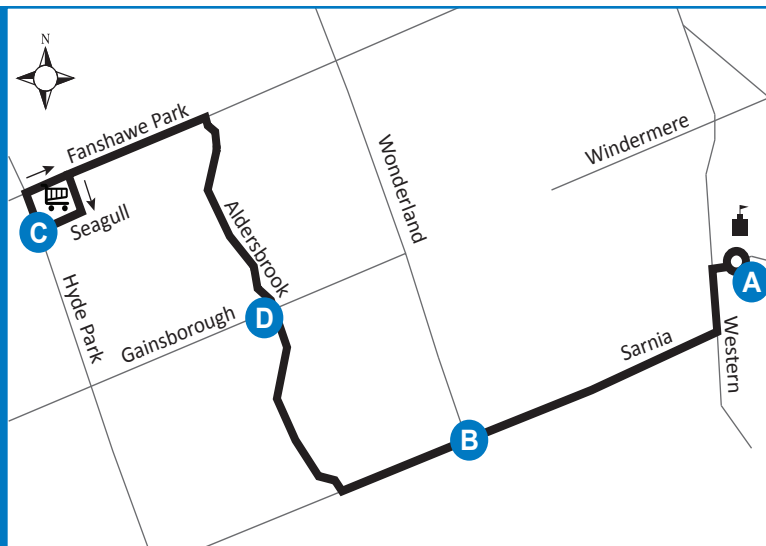

**ALUMNI HALL -
HYDE PARK POWER
CENTRE**

31

Map Legend

Effective: September 6th, 2020

A	Timepoint		Shopping Centre		College/ University

519-451-1347
www.londontransit.ca

use realtime.londontransit.ca for up-to-date arrivals

ROUTE 31 - MONDAY TO FRIDAY

WESTBOUND			EASTBOUND			
Alumni Hall	Wonderland at Sarnia	Seagull at Hyde Park	Seagull at Hyde Park	Aldersbrook at Brunswick	Wonderland at Sarnia	Alumni Hall
A	B	C	C	D	B	A
LVS		ARR	LVS			ARR
-	-	-	6:05	6:14	6:22	6:28
-	-	-	6:36	6:45	6:53	7:00
6:30	6:37	6:50	6:55	7:05	7:12	7:20
-	-	-	7:15	7:25	7:32	7:40
7:00	7:07	7:21	7:35	7:45	7:52	8:00
7:20	7:27	7:41	7:55	8:05	8:12	8:20
7:40	7:47	8:01	8:15	8:25	8:32	8:40
8:00	8:07	8:21	8:35	8:45	8:52	9:00
8:20	8:27	8:41	8:54	9:04	9:12	9:20
8:40	8:47	9:01	9:14	9:24	9:32	9:40
9:00	9:08	9:22	9:34	9:44	9:52	10:00
9:20	9:28	9:42	9:54	10:04	10:12	10:20
9:40	9:48	10:02	10:14	10:24	10:32	10:40
10:00	10:08	10:22	10:34	10:44	10:52	11:00
10:20	10:28	10:42	10:54	11:04	11:12	11:20
10:40	10:48	11:02	11:14	11:24	11:32	11:40
11:00	11:08	11:22	11:34	11:44	11:52	12:00
11:20	11:28	11:42	11:56	12:06	12:13	12:20
11:40	11:48	12:02	12:16	12:26	12:33	12:40
12:00	12:09	12:23	12:36	12:46	12:53	1:00
12:20	12:29	12:43	12:56	1:06	1:13	1:20
12:40	12:49	1:03	1:16	1:26	1:33	1:40
1:00	1:09	1:23	1:36	1:46	1:53	2:00
1:20	1:29	1:43	1:55	2:05	2:12	2:20
1:40	1:49	2:03	2:15	2:25	2:32	2:40
2:00	2:12	2:27	2:35	2:45	2:52	3:00
2:20	2:32	2:47	2:55	3:05	3:12	3:20
2:40	2:52	3:07	3:15	3:25	3:32	3:40
3:00	3:12	3:27	3:34	3:44	3:51	4:00
3:20	3:32	3:47	3:55	4:05	4:12	4:20
3:40	3:52	4:07	4:15	4:25	4:32	4:40
4:00	4:14	4:29	4:35	4:45	4:52	5:00
4:20	4:34	4:49	4:55	5:05	5:12	5:20
4:40	4:54	5:09	5:15	5:25	5:32	5:40
5:00	5:14	5:29	5:36	5:46	5:53	6:00
5:20	5:34	5:49*	To Garage			
5:40	5:54	6:09*	To Garage			
6:00	6:12	6:26	6:33	6:42	6:48	6:55
6:55	7:07	7:21	7:28	7:37	7:43	7:50
7:50	8:02	8:16	8:23	8:32	8:38	8:45
8:45	8:57	9:11	9:12	9:19	9:24	9:30
9:30	9:38	9:50	9:57	10:04	10:09	10:15
10:15	10:23	10:35	10:42	10:49	10:54	11:00
11:00	11:08	11:20	11:27	11:34	11:39	11:45
11:45	11:53	12:05	12:12	12:19	12:24	12:30
12:30	12:38	12:50*	To Garage			

LEGEND

*	Bus into Garage	+	Route Change