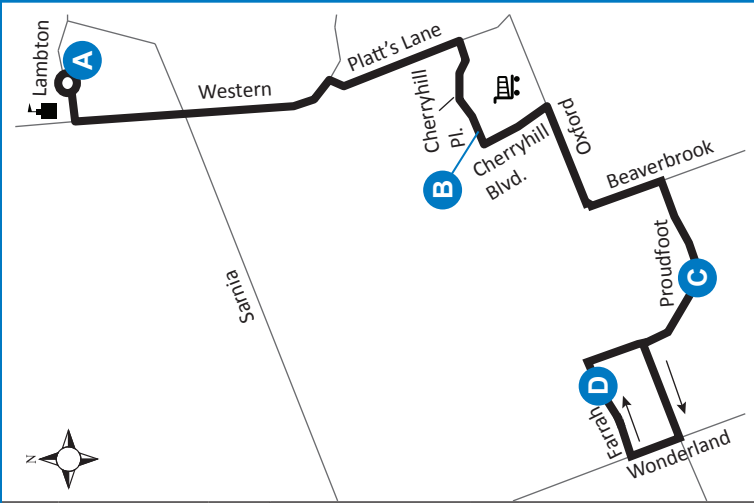

33 ALUMNI HALL - PROUDFOOT

Map Legend

Effective: September 6th, 2020

A	Timepoint	→	Route Direction		Shopping Centre
	University		Service Notes		

519-451-1347
www.londontransit.ca

ROUTE 33 - MONDAY TO FRIDAY

use realtime.londontransit.ca for up-to-date arrivals

use realtime.londontransit.ca for up-to-date arrivals

ROUTE 33 - MONDAY TO FRIDAY

WESTBOUND			EASTBOUND			
Alumni Hall	Proudfoot at Forest Hills	Farrar at Proudfoot	Farrar at Proudfoot	Proudfoot at Forest Hills	Cherryhill at Cherryhill Pl.	Alumni Hall
A	C	D	D	C	B	A
LVS		ARR	LVS			ARR
12:44	12:59	1:04	1:08	1:10	1:15	1:23
12:57	1:12	1:17	1:23	1:25	1:30	1:38
1:10	1:25	1:30	1:38	1:40	1:45	1:53
1:25	1:40	1:45	1:53	1:55	2:00	2:08
1:40	1:55	2:00	2:08	2:10	2:15	2:23
1:55	2:10	2:15	2:23	2:25	2:30	2:38
2:10	2:26	2:31	2:38	2:40	2:45	2:53
2:25	2:41	2:46	2:53	2:55	3:00	3:08
2:40	2:56	3:01	3:08	3:10	3:15	3:23
2:55	3:11	3:16	3:23	3:25	3:30	3:38
3:10	3:26	3:31	3:38	3:40	3:45	3:53
3:25	3:41	3:46	3:53	3:55	4:00	4:08
3:40	3:56	4:01	4:08	4:10	4:16	4:24
3:55	4:11	4:16	4:23	4:25	4:31	4:39
4:10	4:26	4:31	4:38	4:40	4:46	4:54
4:26	4:42	4:47	4:53	4:55	5:01	5:09
4:41	4:57	5:02	5:08	5:10	5:16	5:24
4:56	5:12	5:17	5:23	5:25	5:31	5:39
5:11	5:27	5:32	5:38	5:40	5:46	5:54
5:26	5:42	5:47	5:56	5:58	6:04	6:11
5:41	5:57	6:02	6:13	6:15	6:20	6:27
5:56	6:12	6:16	6:16	To Garage		
6:13	6:26	6:30	6:32	6:34	6:39	6:46
6:29	6:42	6:46	6:49	6:51	6:56	7:03
6:46	6:59	7:03	7:06	7:08	7:13	7:20
7:03	7:16	7:20	7:23	7:25	7:30	7:37
7:20	7:33	7:37	7:40	7:42	7:47	7:54
7:37	7:50	7:54	7:57	7:59	8:04	8:11
7:54	8:07	8:11	8:14	8:16	8:21	8:28
8:12	8:25	8:29	8:31	8:33	8:38	8:45
8:30	8:43	8:47	8:48	8:50	8:55	9:02
8:48	9:01	9:05	9:05	9:07	9:12	9:19
9:05	9:18	9:22	9:22	9:24	9:29	9:36
9:22	9:35	9:39	9:39	9:41	9:46	9:53
9:39	9:52	9:56	9:56	9:58	10:03	10:10
9:56	10:09	10:13	10:16	10:18	10:23	10:30
10:13	10:26	10:30	10:30	To Garage		
10:30	10:43	10:47	10:47	To Garage		