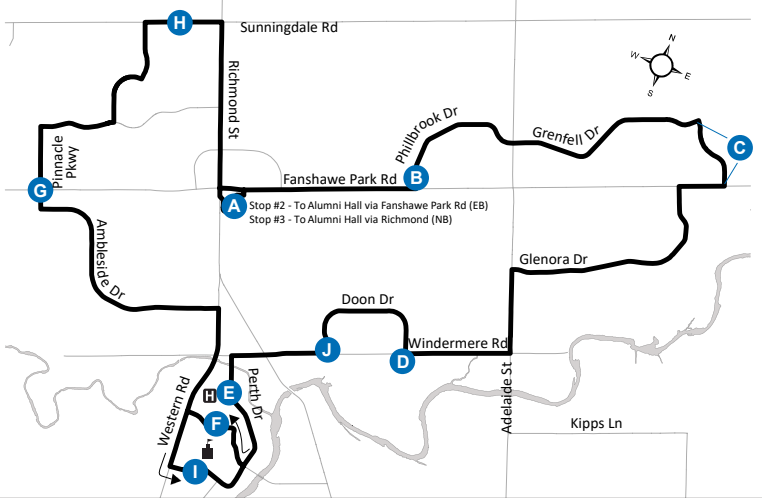

**34** MASONVILLE PLACE  
- ALUMNI HALL/  
NATURAL SCIENCE

**Map Legend**

<b>A</b>	Timepoint	<b>H</b>	Hospital
→	Route Direction		University

**Effective: September 6th, 2020**

**519-451-1347**  
www.londontransit.ca

**34** MASONVILLE PLACE  
- ALUMNI HALL/  
NATURAL SCIENCE

**Map Legend**

<b>A</b>	Timepoint	<b>H</b>	Hospital
→	Route Direction		University

**Effective: Septmeber 6th, 2020**

**519-451-1347**  
www.londontransit.ca