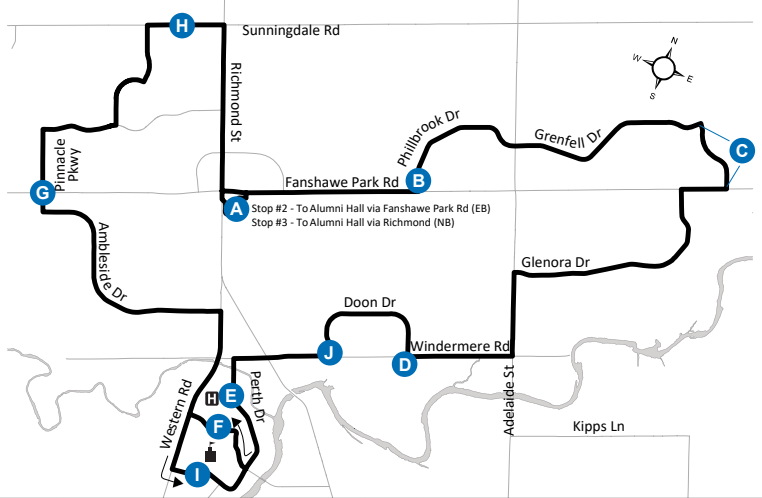

**34** MASONVILLE PLACE  
- ALUMNI HALL/  
NATURAL SCIENCE

**Map Legend**

<b>A</b>	Timepoint	<b>H</b>	Hospital
→	Route Direction		University

**Effective: September 6th, 2020**

**519-451-1347**  
www.londontransit.ca

**34** MASONVILLE PLACE  
- ALUMNI HALL/  
NATURAL SCIENCE

**Map Legend**

<b>A</b>	Timepoint	<b>H</b>	Hospital
→	Route Direction		University

**Effective: Septmeber 6th, 2020**

**519-451-1347**  
www.londontransit.ca