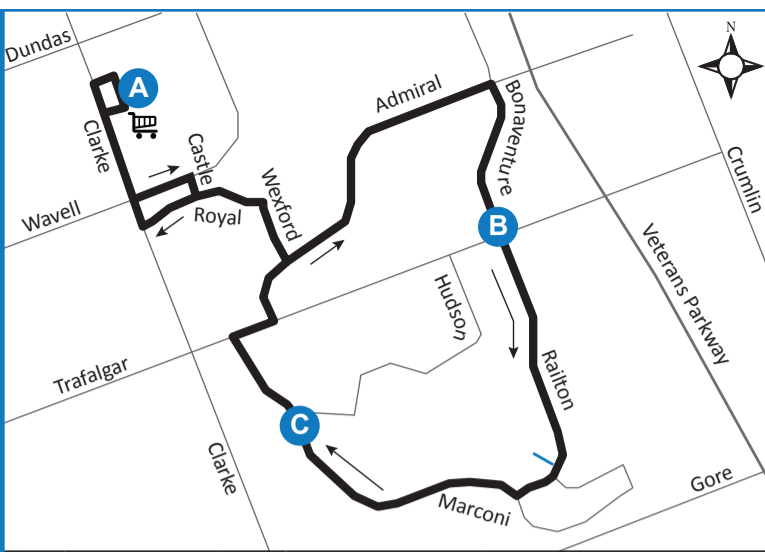

35 ARGYLE MALL - TRAFALGAR HEIGHTS

Map Legend

Effective: September 6th, 2020

A Timepoint Shopping Centre Route Direction

519-451-1347
www.londontransit.ca

ROUTE 35 - MONDAY TO FRIDAY

LEGEND

* Bus into Garage   + Route Change

0:00 Bus goes into service at Admiral and Kipling 3min earlier

use realtime.londontransit.ca for up-to-date arrivals