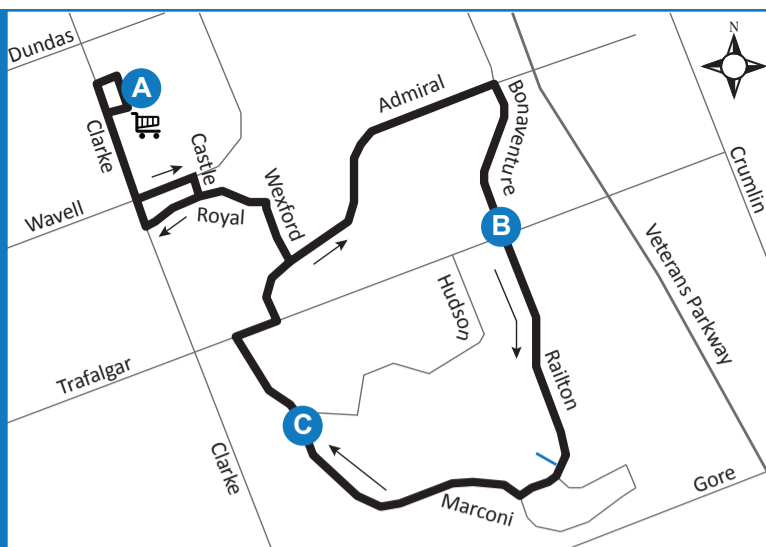

# 35 ARGYLE MALL - TRAFALGAR HEIGHTS

Map Legend

Effective: September 6th, 2020

**A** Timepoint Shopping Centre Route Direction

519-451-1347  
www.londontransit.ca  
london transit

## ROUTE 35 - MONDAY-FRIDAY

use realtime.londontransit.ca for up-to-date arrivals

SOUTHBOUND		NORTHBOUND		
Argyle Mall	Bonaventure at Trafalgar	Bonaventure at Trafalgar	Marconi at Noel	Argyle Mall
<b>A</b>	<b>B</b>	<b>B</b>	<b>C</b>	<b>A</b>
LVS	ARR	LVS		ARR
-	8:00	8:00	8:06	8:13
8:18	8:28	8:28	8:34	8:41
8:46	8:56	8:56	9:02	9:09
9:14	9:24	9:24	9:30	9:37
9:42	9:52	9:52	9:58	10:05
10:10	10:19	10:19	10:26	10:33
10:38	10:47	10:47	10:54	11:01
11:06	11:15	11:15	11:22	11:29
11:34	11:43	11:43	11:50	11:57
12:03	12:13	12:13	12:20	12:27
12:33	12:43	12:43	12:50	12:57
1:03	1:13	1:13	1:20	1:27
1:33	1:43	1:43	1:50	1:57
2:04	2:13	2:13	2:19	2:27
2:32	2:41	2:41	2:47	2:55
3:02	3:11	3:11	3:17	3:25
3:30	3:39	3:39	3:45	3:53
4:00	4:09	4:09	4:15	4:23
4:28	4:37	4:37	4:43	4:51
4:58	5:07	5:07	5:13	5:21
5:26	5:35	5:35	5:41	5:49
5:56	6:05	6:05	6:11	6:18
6:23	6:32	6:32	6:38	6:45
6:50	6:59	6:59	7:05	7:12
7:17	7:26	7:26	7:32	7:39
7:44	7:53	7:53	7:59*	To Garage

**ROUTE 35 - SUNDAY / HOLIDAY**

SOUTHBOUND		NORTHBOUND		
Argyle Mall	Bonaventure at Trafalgar	Bonaventure at Trafalgar	Marconi at Noel	Argyle Mall
<b>A</b>	<b>B</b>	<b>B</b>	<b>C</b>	<b>A</b>
LVS	ARR	LVS		ARR
-	12:00	12:00	12:06	12:13
12:15	12:24	12:24	12:30	12:37
12:42	12:51	12:51	12:57	1:04
1:09	1:18	1:18	1:24	1:31
1:36	1:45	1:45	1:51	1:58
2:03	2:12	2:12	2:18	2:25
2:30	2:39	2:39	2:45	2:52
3:00	3:09	3:09	3:15	3:22
3:30	3:39	3:39	3:45	3:52
4:00	4:09	4:09	4:15	4:22
4:27	4:36	4:36	4:42	4:49
4:54	5:03	5:03	5:10	5:17
5:22	5:31	5:31	5:38	5:45
5:50	5:59	5:59	6:06	6:13
6:18	6:27	6:27	6:34	6:41
6:45	6:54	6:54	7:01*	To Garage