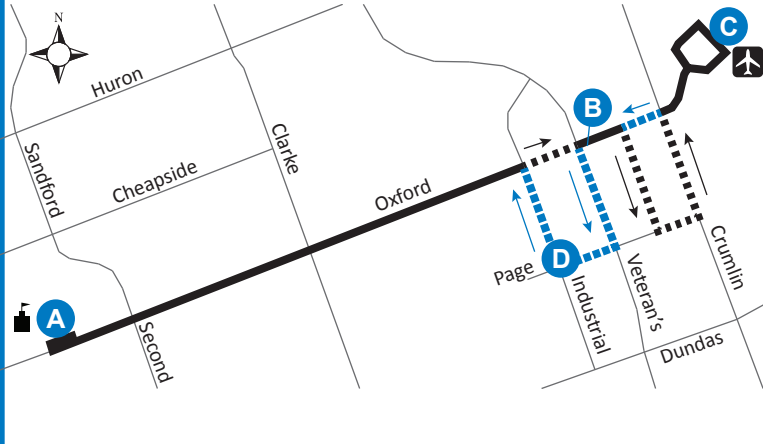

### Map Legend

Effective: September 6th, 2020

	Timepoint		Shopping Centre		College/ University
	Airport	<b>36</b>	Service Notes		Route Direction

519-451-1347

[www.londontransit.ca](http://www.londontransit.ca)

*use realtime.londontransit.ca for up-to-date arrivals*

**ROUTE 36 - MONDAY TO FRIDAY**

EASTBOUND			WESTBOUND	
Fanshawe College	Oxford at Veterans Parkway	London Airport	Page at Industrial	Fanshawe College
<b>A</b>	<b>B</b>	<b>C</b>	<b>D</b>	<b>A</b>
LVS		LVS		ARR
6:14	6:20	6:25	6:30	6:36
6:37	6:43	6:48	6:53	6:59
7:07	7:13	7:17	7:22	7:31
7:37	7:43	7:47	7:52	8:01
8:07	8:13	8:17	8:22	8:31
8:37	8:43	8:47	8:52	9:01
9:07	9:13	9:17	9:22	9:31
9:37	9:43	9:47	9:52	10:01
10:07	10:13	10:17	10:22	10:31
10:37	10:43	10:47	10:52	11:01
11:07	11:13	11:17	11:22	11:31
11:37	11:43	11:47	11:52	12:01
12:07	12:13	12:17	12:22	12:31
12:37	12:43	12:47	12:52	1:01
1:07	1:13	1:17	1:22	1:31
1:37	1:43	1:47	1:52	2:01
2:07	2:13	2:17	2:22	2:31
2:37	2:43	2:47	2:52	3:01
3:07	3:14	3:20	3:26	3:36
3:42	3:49	3:55	4:01	4:11
4:17	4:24	4:30	4:36	4:46
4:52	4:59	5:05	5:11	5:21
5:27	5:34	5:40	5:46	5:56
6:02	6:09	6:15	6:21	6:31
6:37	6:44	6:50	6:56	7:06*

**SERVICE NOTE:**

Route 36 operates on weekdays only, excluding holidays.