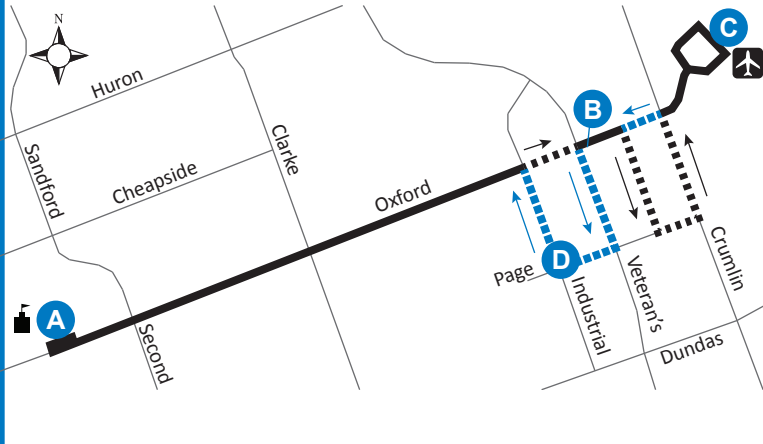

### Map Legend

Effective: September 6th, 2020

	Timepoint		Shopping Centre		College/ University
	Airport	<b>36</b>	Service Notes		Route Direction

519-451-1347

[www.londontransit.ca](http://www.londontransit.ca)

*use realtime.londontransit.ca for up-to-date arrivals*

**ROUTE 36 - MONDAY TO FRIDAY**

EASTBOUND			WESTBOUND	
Fanshawe College	Oxford at Veterans Parkway	London Airport	Page at Industrial	Fanshawe College
<b>A</b>	<b>B</b>	<b>C</b>	<b>D</b>	<b>A</b>
LVS		LVS		ARR
6:14	6:20	6:25	6:30	6:36
6:37	6:43	6:48	6:53	6:59
7:07	7:13	7:17	7:22	7:31
7:37	7:43	7:47	7:52	8:01
8:07	8:13	8:17	8:22	8:31
8:37	8:43	8:47	8:52	9:01
9:07	9:13	9:17	9:22	9:31
9:37	9:43	9:47	9:52	10:01
10:07	10:13	10:17	10:22	10:31
10:37	10:43	10:47	10:52	11:01
11:07	11:13	11:17	11:22	11:31
11:37	11:43	11:47	11:52	12:01
12:07	12:13	12:17	12:22	12:31
12:37	12:43	12:47	12:52	1:01
1:07	1:13	1:17	1:22	1:31
1:37	1:43	1:47	1:52	2:01
2:07	2:13	2:17	2:22	2:31
2:37	2:43	2:47	2:52	3:01
3:07	3:14	3:20	3:26	3:36
3:42	3:49	3:55	4:01	4:11
4:17	4:24	4:30	4:36	4:46
4:52	4:59	5:05	5:11	5:21
5:27	5:34	5:40	5:46	5:56
6:02	6:09	6:15	6:21	6:31
6:37	6:44	6:50	6:56	7:06*

**SERVICE NOTE:**

Route 36 operates on weekdays only, excluding holidays.