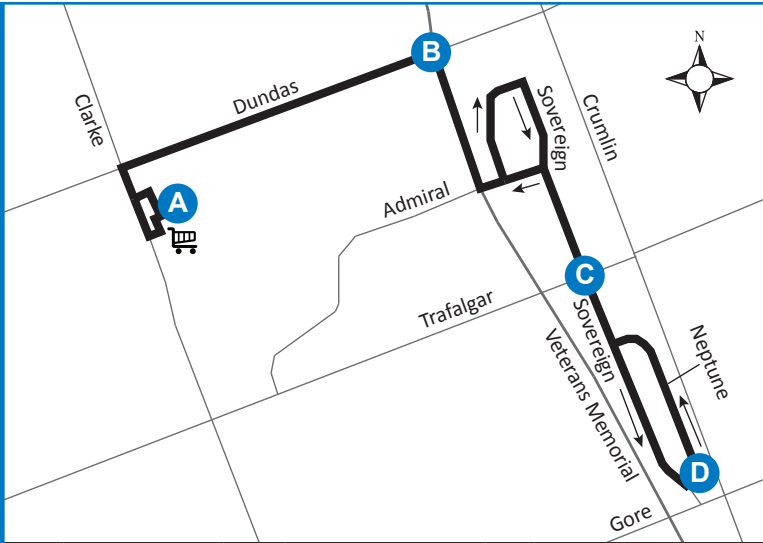

# 37 ARGYLE MALL - NEPTUNE CRESCENT

Map Legend

Effective: September 6th, 2020

|          |           |  |                 |  |                 |
|----------|-----------|--|-----------------|--|-----------------|
| <b>A</b> | Timepoint |  | Shopping Centre |  | Route Direction |
|----------|-----------|--|-----------------|--|-----------------|

**SERVICE NOTE:**

Route 37 operates from 6:30am to 8:30am and from 3:30pm to 5:30pm on weekdays only, excluding holidays.