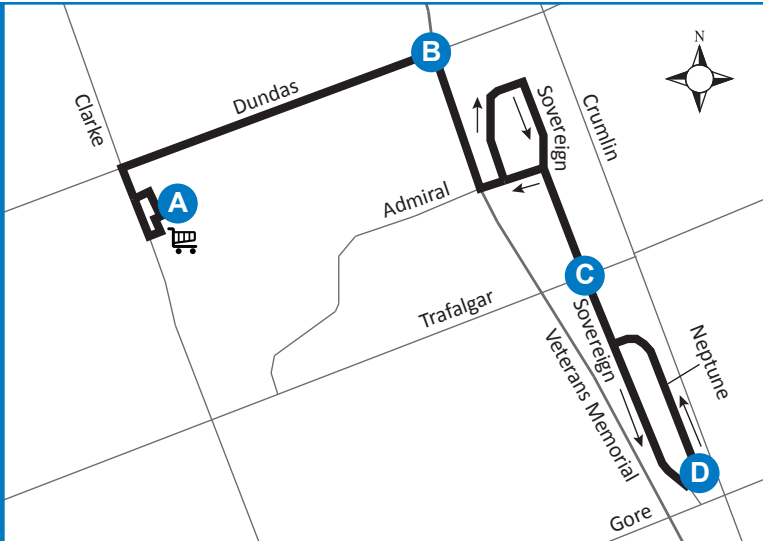

# 37 ARGYLE MALL - NEPTUNE CRESCENT

Map Legend

Effective: September 6th, 2020

|          |           |  |                 |  |                 |
|----------|-----------|--|-----------------|--|-----------------|
| <b>A</b> | Timepoint |  | Shopping Centre |  | Route Direction |
|----------|-----------|--|-----------------|--|-----------------|

**SERVICE NOTE:**

Route 37 operates from 6:30am to 8:30am and from 3:30pm to 5:30pm on weekdays only, excluding holidays.