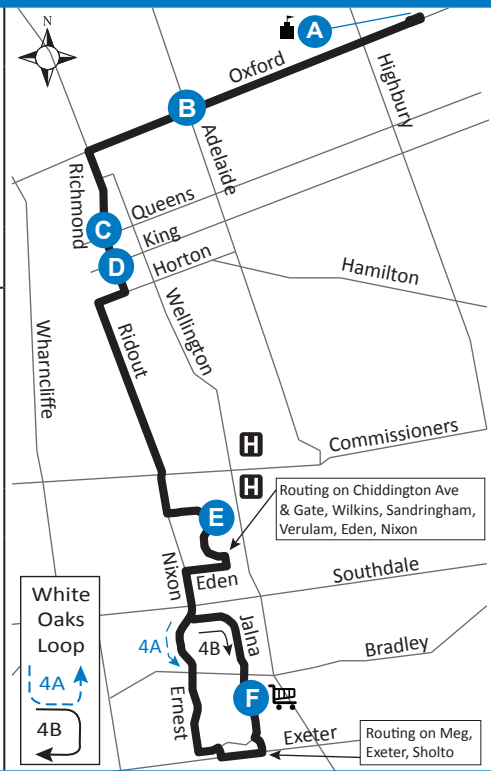

4

FANSHAWE COLLEGE - WHITE OAKS MALL

H	A	Map Legend
Hospital	Timepoint	Shopping Centre
		Effective: September 6th, 2020
		College/ University
		Route Direction

519-451-1347
www.londontransit.ca

4

FANSHAWE COLLEGE - WHITE OAKS MALL

LEGEND

+	Route Change	*	Bus into Garage
6:08/6:38	Bus goes into service at Southdale and Ernest, 7 minutes earlier for 4A routing		

use realtime.londontransit.ca for up-to-date arrivals