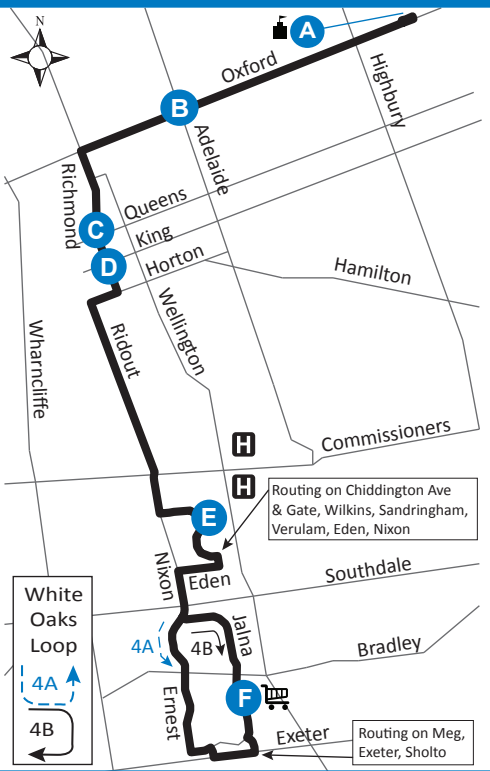

4

FANSHAWE COLLEGE - WHITE OAKS MALL

H	A	Map Legend
Hospital	Timepoint	Shopping Centre
		Effective: September 6th, 2020
		College/ University
		Route Direction

519-451-1347
www.londontransit.ca

4

FANSHAWE COLLEGE - WHITE OAKS MALL

LEGEND

+	Route Change	*	Bus into Garage
6:08/6:38	Bus goes into service at Southdale and Ernest, 7 minutes earlier for 4A routing		

use realtime.londontransit.ca for up-to-date arrivals