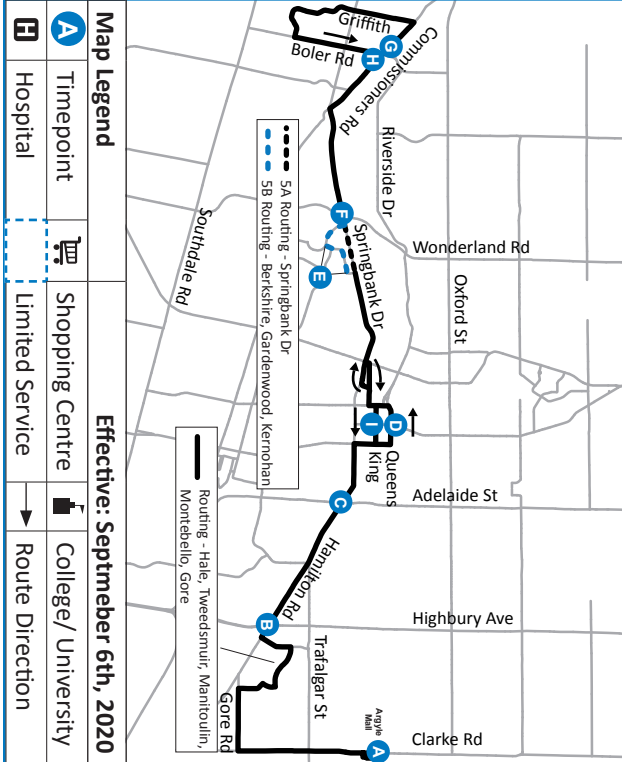

5

BYRON - ARGYLE MALL

519-451-1347
www.londontransit.ca

5

BYRON - ARGYLE MALL

519-451-1347
www.londontransit.ca

ROUTE 5 - MONDAY TO FRIDAY

WESTBOUND								EASTBOUND							
Argyle Mall	Hamilton at Highbury	Hamilton at Adelaide	Queens at Richmond	Kernohan at Springbank	Springbank at Wonderland	Commissioners at Halls Mills	Commissioners at Halls Mills	Commissioners at Boler	Commissioners at Boler	Springbank at Wonderland	Berkshire at Gardenwood	King at Richmond	Hamilton at Adelaide	Hamilton at Highbury	Argyle Mall
A	B	C	D	E	F	G	G	H	H	F	E	I	C	B	A
LVS			LVS			ARR	LVS	ARR	LVS			LVS			ARR
				5B							5B				
-	-	-	-	-	-	-	5:57	6:07	6:07	6:13	-	6:30	6:37	6:44	6:57
5:56	6:10	6:17	6:30	-	6:39	6:45	7:04	7:14	7:14	7:20	-	7:30	7:37	7:44	7:57
7:03	7:17	7:24	7:30	-	7:39	7:45	8:02	8:12	8:12	8:18	-	8:30	8:37	8:44	8:57
8:02	8:16	8:24	8:30	-	8:40	8:46	9:02	9:12	9:12	9:18	-	9:30	9:37	9:44	9:57+
9:02	9:16	9:24	9:30	-	9:40	9:46	9:49	9:59	9:59	10:05	-	10:17	10:25	10:32	10:45
9:34	9:48	9:56	10:03	10:11	10:16	10:21	10:24	10:34	10:34	10:40	10:41	10:53	11:01	11:08	11:21
10:12	10:25	10:33	10:40	-	10:50	10:55	11:00	11:10	11:10	11:16	-	11:28	11:36	11:43	11:56
10:47	11:00	11:08	11:15	11:23	11:28	11:33	11:35	11:45	11:45	11:51	11:52	12:03	12:12	12:19	12:32
11:23	11:36	11:44	11:51	-	12:01	12:06	12:06	12:16	12:20	12:26	-	12:38	12:47	12:54	1:07
11:58	12:11	12:19	12:26	12:34	12:39	12:44	12:44	12:54	12:59	1:05	1:06	1:17	1:26	1:33	1:46+
12:34	12:47	12:55	1:02	-	1:12	1:17	1:17	1:27	1:33	1:39	-	1:51	2:00	2:07	2:20+
1:09	1:22	1:30	1:37	1:45	1:50	1:55	1:55	2:05	2:08	2:14	2:15	2:27	2:36	2:43	2:56+
1:44	1:57	2:05	2:12	-	2:22	2:27	2:27	2:37	2:42	2:48	-	3:01	3:10	3:17	3:30+
2:17	2:30	2:38	2:45	2:53	2:58	3:03	3:03	3:13	3:15	3:21	3:22	3:34	3:43	3:50	4:03
2:54	3:07	3:15	3:22	-	3:32	3:37	3:37	3:47	3:51	3:57	-	4:10	4:19	4:26	4:39
3:29	3:42	3:50	3:57	4:05	4:10	4:15	4:15	4:25	4:26	4:32	4:33	4:45	4:54	5:01	5:14
4:06	4:19	4:27	4:34	-	4:44	4:49	4:49	4:59	5:01	5:07	-	5:20	5:29	5:36	5:49+
4:41	4:54	5:02	5:09	5:17	5:22	5:27	5:27	5:37	5:38	5:44	5:45	5:57	6:05	6:12	6:26
5:16	5:29	5:37	5:44	-	5:54	5:59	5:59	6:09	6:12	6:18	-	6:29	6:36	6:43	6:57+
5:53	6:07	6:14	6:20	6:28	6:33	6:38	6:38	6:48	6:50	6:56	6:57	7:08	7:15	7:22	7:36*
6:30	6:44	6:51	6:57	-	7:07	7:12	7:12	7:22	7:38	7:44	-	7:55	8:02	8:09	8:23
7:27	7:41	7:48	7:54	-	8:04	8:09	8:09	8:19	8:37	8:43	-	8:54	9:01	9:08	9:21
8:26	8:40	8:47	8:53	-	9:03	9:08	9:08	9:18	9:35	9:41	-	9:51	9:58	10:05	10:18
9:24	9:36	9:43	9:50	-	10:00	10:05	10:05	10:15	10:33	10:39	-	10:49	10:56	11:03	11:16
10:22	10:34	10:41	10:48	-	10:58	11:03	11:03	11:13	11:37	11:43	-	12:00	12:07	12:14	12:27*
11:27	11:39	11:46	12:00	-	12:10	12:15	12:15	12:25	12:25	12:31		12:41*	To Garage		