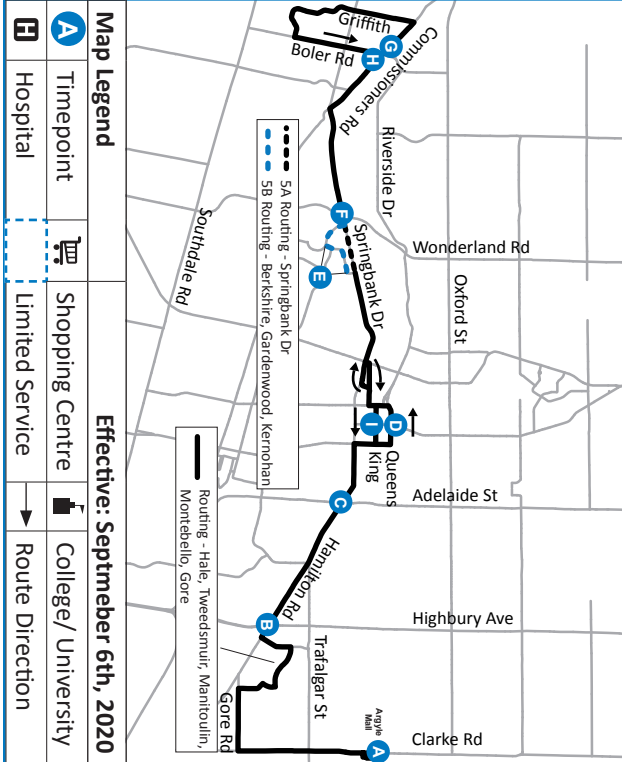

5

BYRON - ARGYLE MALL

519-451-1347
www.londontransit.ca

5

BYRON - ARGYLE MALL

519-451-1347
www.londontransit.ca

ROUTE 5 - MONDAY TO FRIDAY

WESTBOUND								EASTBOUND							
Argyle Mall	Hamilton at Highbury	Hamilton at Adelaide	Queens at Richmond	Kernohan at Springbank	Springbank at Wonderland	Commissioners at Halls Mills	Commissioners at Halls Mills	Commissioners at Boler	Commissioners at Boler	Springbank at Wonderland	Berkshire at Gardenwood	King at Richmond	Hamilton at Adelaide	Hamilton at Highbury	Argyle Mall
A	B	C	D	E	F	G	G	H	H	F	E	I	C	B	A
LVS			LVS			ARR	LVS	ARR	LVS			LVS			ARR
				5B							5B				
-	-	-	-	-	-	-	5:57	6:07	6:07	6:13	-	6:30	6:37	6:44	6:57
5:56	6:10	6:17	6:30	-	6:39	6:45	7:04	7:14	7:14	7:20	-	7:30	7:37	7:44	7:57
7:03	7:17	7:24	7:30	-	7:39	7:45	8:02	8:12	8:12	8:18	-	8:30	8:37	8:44	8:57
8:02	8:16	8:24	8:30	-	8:40	8:46	9:02	9:12	9:12	9:18	-	9:30	9:37	9:44	9:57+
9:02	9:16	9:24	9:30	-	9:40	9:46	9:49	9:59	9:59	10:05	-	10:17	10:25	10:32	10:45
9:34	9:48	9:56	10:03	10:11	10:16	10:21	10:24	10:34	10:34	10:40	10:41	10:53	11:01	11:08	11:21
10:12	10:25	10:33	10:40	-	10:50	10:55	11:00	11:10	11:10	11:16	-	11:28	11:36	11:43	11:56
10:47	11:00	11:08	11:15	11:23	11:28	11:33	11:35	11:45	11:45	11:51	11:52	12:03	12:12	12:19	12:32
11:23	11:36	11:44	11:51	-	12:01	12:06	12:06	12:16	12:20	12:26	-	12:38	12:47	12:54	1:07
11:58	12:11	12:19	12:26	12:34	12:39	12:44	12:44	12:54	12:59	1:05	1:06	1:17	1:26	1:33	1:46+
12:34	12:47	12:55	1:02	-	1:12	1:17	1:17	1:27	1:33	1:39	-	1:51	2:00	2:07	2:20+
1:09	1:22	1:30	1:37	1:45	1:50	1:55	1:55	2:05	2:08	2:14	2:15	2:27	2:36	2:43	2:56+
1:44	1:57	2:05	2:12	-	2:22	2:27	2:27	2:37	2:42	2:48	-	3:01	3:10	3:17	3:30+
2:17	2:30	2:38	2:45	2:53	2:58	3:03	3:03	3:13	3:15	3:21	3:22	3:34	3:43	3:50	4:03
2:54	3:07	3:15	3:22	-	3:32	3:37	3:37	3:47	3:51	3:57	-	4:10	4:19	4:26	4:39
3:29	3:42	3:50	3:57	4:05	4:10	4:15	4:15	4:25	4:26	4:32	4:33	4:45	4:54	5:01	5:14
4:06	4:19	4:27	4:34	-	4:44	4:49	4:49	4:59	5:01	5:07	-	5:20	5:29	5:36	5:49+
4:41	4:54	5:02	5:09	5:17	5:22	5:27	5:27	5:37	5:38	5:44	5:45	5:57	6:05	6:12	6:26
5:16	5:29	5:37	5:44	-	5:54	5:59	5:59	6:09	6:12	6:18	-	6:29	6:36	6:43	6:57+
5:53	6:07	6:14	6:20	6:28	6:33	6:38	6:38	6:48	6:50	6:56	6:57	7:08	7:15	7:22	7:36*
6:30	6:44	6:51	6:57	-	7:07	7:12	7:12	7:22	7:38	7:44	-	7:55	8:02	8:09	8:23
7:27	7:41	7:48	7:54	-	8:04	8:09	8:09	8:19	8:37	8:43	-	8:54	9:01	9:08	9:21
8:26	8:40	8:47	8:53	-	9:03	9:08	9:08	9:18	9:35	9:41	-	9:51	9:58	10:05	10:18
9:24	9:36	9:43	9:50	-	10:00	10:05	10:05	10:15	10:33	10:39	-	10:49	10:56	11:03	11:16
10:22	10:34	10:41	10:48	-	10:58	11:03	11:03	11:13	11:37	11:43	-	12:00	12:07	12:14	12:27*
11:27	11:39	11:46	12:00	-	12:10	12:15	12:15	12:25	12:25	12:31		12:41*	To Garage		